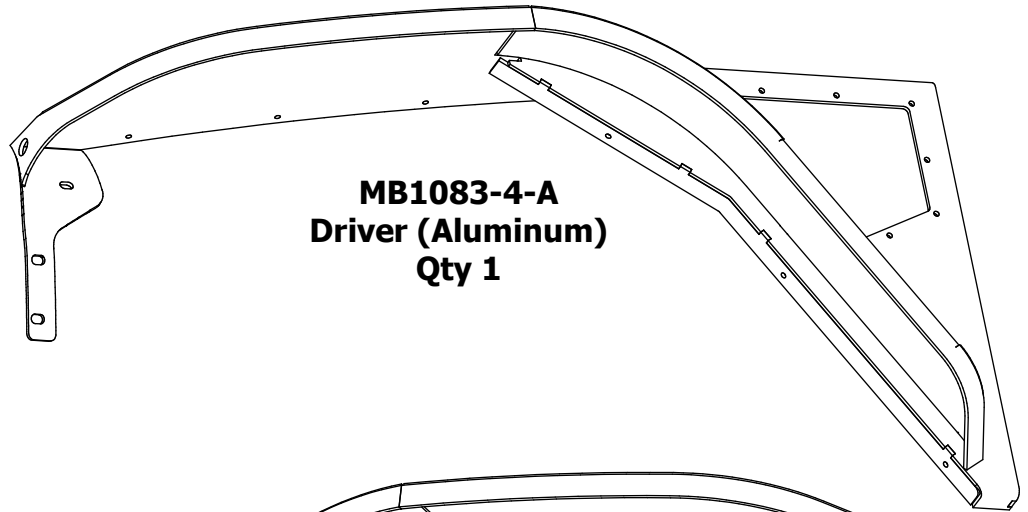

MB1083-4 TJ Highline Front Fender 4" Offset**CONTENTS - ALUMINUM VERSION**

MB1083-BA
Battery Support (Steel)
Qty 1

MB1083-BA
Fender Support (Steel)
Qty 1

MB1083-4-A
Driver (Aluminum)
Qty 1

MB1083-4-A
Passenger (Aluminum)
Qty 1

MB1083-VT-01
Vent Trim Passenger (Aluminum)
Qty 1

MB1083-VT-01
Vent Trim Driver (Aluminum)
Qty 1

Round Head Screw
#10-24 x 3/4"
Qty 22
(Includes 2 Spares)

Nylock Nut
#10-24
Qty 22
(Includes 2 Spares)

MB6500
LED Side Marker Light
Amber
Qty 2