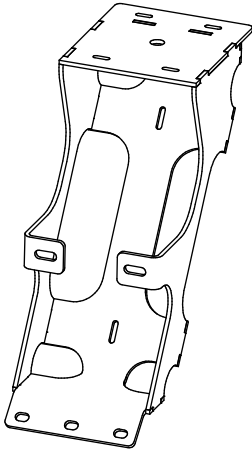

MB1083-4 TJ Highline Front Fender 4" Offset**CONTENTS - ALUMINUM VERSION**

MB1083-BA
Battery Support (Steel)
Qty 1

MB1083-BA
Fender Support (Steel)
Qty 1

MB1083-4-A
Driver (Aluminum)
Qty 1

MB1083-4-A
Passenger (Aluminum)
Qty 1

MB1083-VT-01
Vent Trim Passenger (Aluminum)
Qty 1

MB1083-VT-01
Vent Trim Driver (Aluminum)
Qty 1

Round Head Screw
#10-24 x 3/4"
Qty 22
(Includes 2 Spares)

Nylock Nut
#10-24
Qty 22
(Includes 2 Spares)

MB6500
LED Side Marker Light
Amber
Qty 2