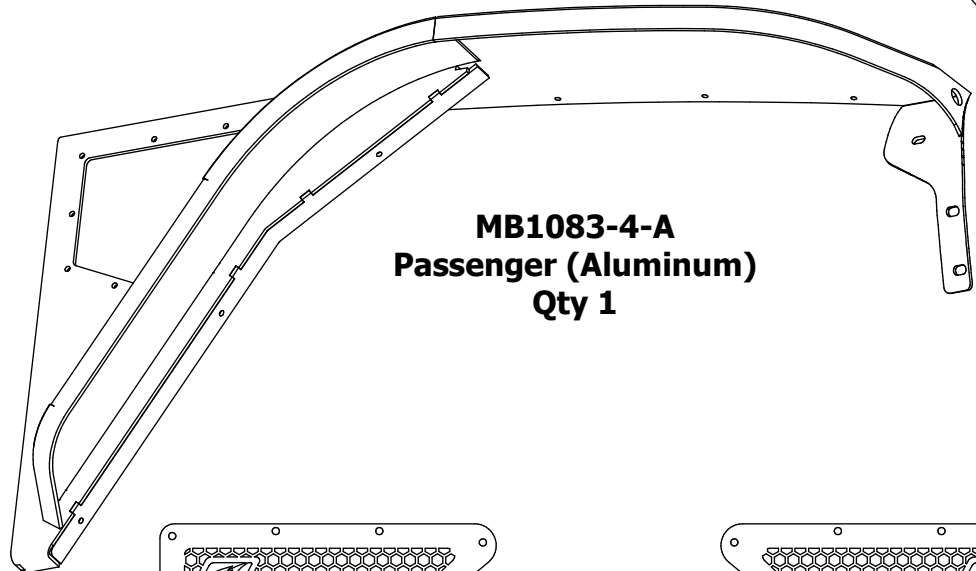

MB1083-4 TJ Highline Front Fender 4" Offset**CONTENTS - ALUMINUM VERSION**

MB1083-BA
Battery Support (Steel)
Qty 1

MB1083-BA
Fender Support (Steel)
Qty 1

MB1083-4-A
Driver (Aluminum)
Qty 1

MB1083-4-A
Passenger (Aluminum)
Qty 1

MB1083-VT-01
Vent Trim Passenger (Aluminum)
Qty 1

MB1083-VT-01
Vent Trim Driver (Aluminum)
Qty 1

Round Head Screw
#10-24 x 3/4"
Qty 22
(Includes 2 Spares)

Nylock Nut
#10-24
Qty 22
(Includes 2 Spares)

MB6500
LED Side Marker Light
Amber
Qty 2