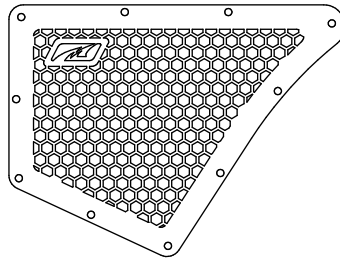

MB1083-4 TJ Highline Front Fender 4" Offset**CONTENTS - ALUMINUM VERSION**

MB1083-BA
Battery Support (Steel)
Qty 1

MB1083-BA
Fender Support (Steel)
Qty 1

MB1083-4-A
Driver (Aluminum)
Qty 1

MB1083-4-A
Passenger (Aluminum)
Qty 1

MB1083-VT-01
Vent Trim Passenger (Aluminum)
Qty 1

MB1083-VT-01
Vent Trim Driver (Aluminum)
Qty 1

Round Head Screw
#10-24 x 3/4"
Qty 22
(Includes 2 Spares)

Nylock Nut
#10-24
Qty 22
(Includes 2 Spares)

MB6500
LED Side Marker Light
Amber
Qty 2