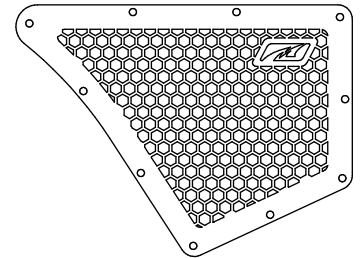

MB1083-4 TJ Highline Front Fender 4" Offset**CONTENTS - ALUMINUM VERSION**

MB1083-BA
Battery Support (Steel)
Qty 1

MB1083-BA
Fender Support (Steel)
Qty 1

MB1083-4-A
Driver (Aluminum)
Qty 1

MB1083-4-A
Passenger (Aluminum)
Qty 1

MB1083-VT-01
Vent Trim Passenger (Aluminum)
Qty 1

MB1083-VT-01
Vent Trim Driver (Aluminum)
Qty 1

Round Head Screw
#10-24 x 3/4"
Qty 22
(Includes 2 Spares)

Nylock Nut
#10-24
Qty 22
(Includes 2 Spares)

MB6500
LED Side Marker Light
Amber
Qty 2