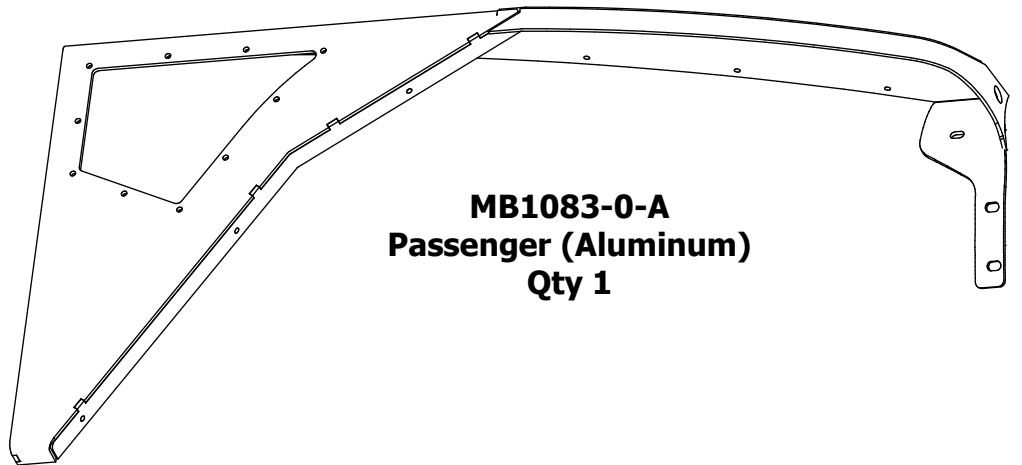

MB1083-0 TJ Highline Front Fender 0" Offset**CONTENTS - ALUMINUM VERSION**

MB1083-BA
Battery Support (Steel)
Qty 1

MB1083-BA
Fender Support (Steel)
Qty 1

MB1083-0-A
Driver (Aluminum)
Qty 1

MB1083-0-A
Passenger (Aluminum)
Qty 1

MB1083-VT-01
Vent Trim Passenger (Aluminum)
Qty 1

MB1083-VT-01
Vent Trim Driver (Aluminum)
Qty 1

Round Head Screw
#10-24 x 3/4"
Qty 22
(Includes 2 Spares)

Nylock Nut
#10-24
Qty 22
(Includes 2 Spares)

MB6500
LED Side Marker Light
Amber
Qty 2