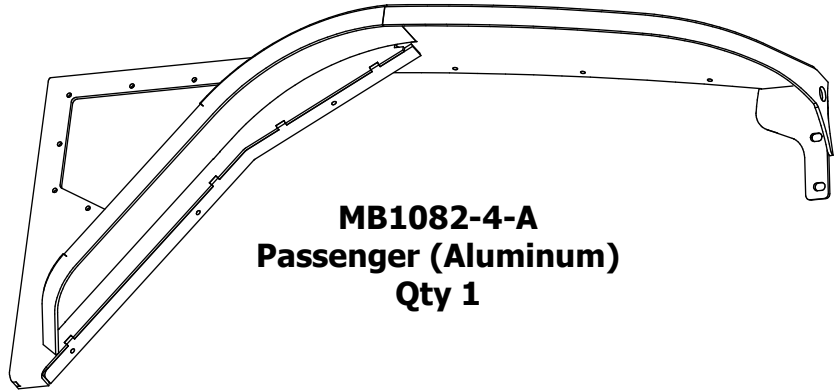

MB1082-4 - Shipping TJ Stock Hood 4" Offset**CONTENTS - ALUMINUM VERSION**

MB1082-BA
Battery Support (Steel)
Qty 1

MB1082-BA
Fender Support (Steel)
Qty 1

MB1082-4-A
Driver (Aluminum)
Qty 1

MB1082-4-A
Passenger (Aluminum)
Qty 1

MB1082-VT-01_MIR
Vent Trim Passenger (Aluminum)
Qty 1

MB1082-VT-01
Vent Trim Driver (Aluminum)
Qty 1

Round Head Screw
#10-24 x 3/4"
Qty 22
(Includes 2 Spares)

Nylock Nut
#10-24
Qty 22
(Includes 2 Spares)