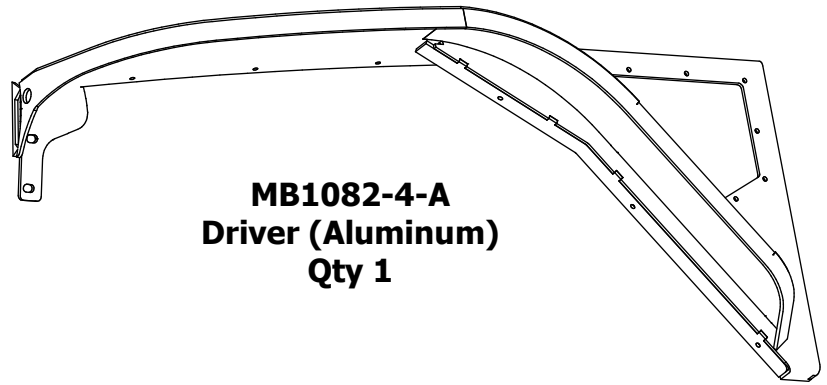

MB1082-4 - Shipping TJ Stock Hood 4" Offset**CONTENTS - ALUMINUM VERSION**

MB1082-BA
Battery Support (Steel)
Qty 1

MB1082-BA
Fender Support (Steel)
Qty 1

MB1082-4-A
Driver (Aluminum)
Qty 1

MB1082-4-A
Passenger (Aluminum)
Qty 1

MB1082-VT-01_MIR
Vent Trim Passenger (Aluminum)
Qty 1

MB1082-VT-01
Vent Trim Driver (Aluminum)
Qty 1

Round Head Screw
#10-24 x 3/4"
Qty 22
(Includes 2 Spares)

Nylock Nut
#10-24
Qty 22
(Includes 2 Spares)