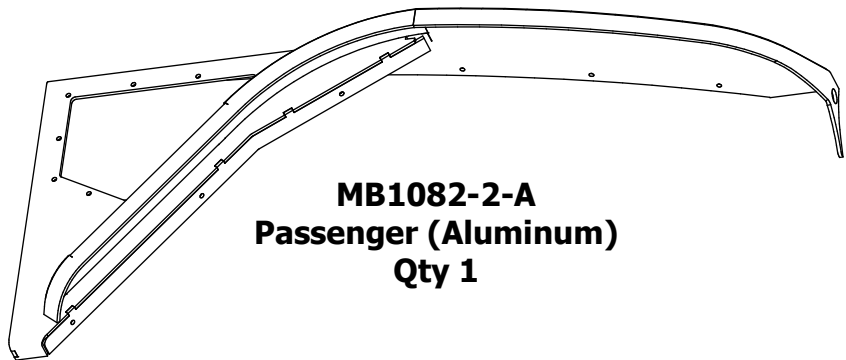

**MB1082-2 - Shipping TJ Stock Hood 2" Offset****CONTENTS - ALUMINUM VERSION**

**MB1082-BA**  
**Battery Support (Steel)**  
 Qty 1

**MB1082-BA**  
**Fender Support (Steel)**  
 Qty 1

**MB1082-2-A**  
**Driver (Aluminum)**  
 Qty 1

**MB1082-2-A**  
**Passenger (Aluminum)**  
 Qty 1

**MB1082-VT-01\_MIR**  
**Vent Trim Passenger (Aluminum)**  
 Qty 1

**MB1082-VT-01**  
**Vent Trim Driver (Aluminum)**  
 Qty 1

**Round Head Screw**  
**#10-24 x 3/4"**  
 Qty 22  
 (Includes 2 Spares)