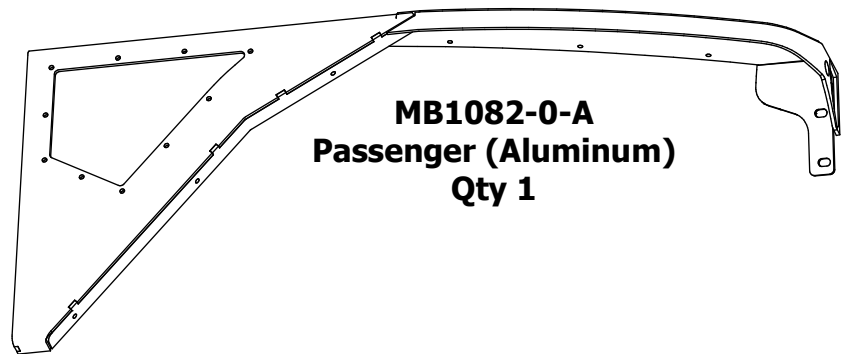

MB1082-0 - Shipping TJ Stock Hood 0" Offset

CONTENTS - ALUMINUM VERSION

**MB1082-BA
Battery Support (Steel)
Qty 1**

**MB1082-BA
Fender Support (Steel)
Qty 1**

**MB1082-0-A
Driver (Aluminum)
Qty 1**

**MB1082-0-A
Passenger (Aluminum)
Qty 1**

**MB1082-VT-01_MIR
Vent Trim Passenger (Aluminum)
Qty 1**

**MB1082-VT-01
Vent Trim Driver (Aluminum)
Qty 1**

**Round Head Screw
#10-24 x 3/4"
Qty 22
(Includes 2 Spares)**

**Nylock Nut
#10-24
Qty 22
(Includes 2 Spares)**