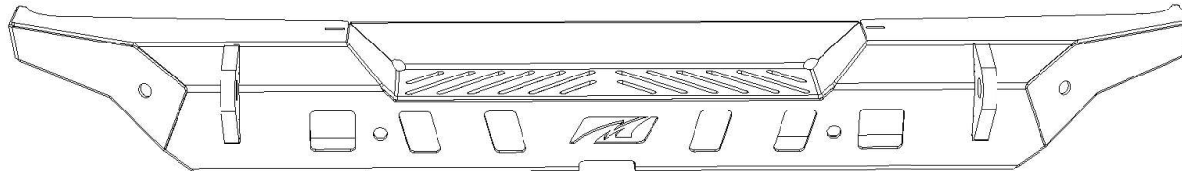

MB1079

Bolt Retainer Plate
Qty 1

MB1080

MB2145
Park Sensor Blank Plate
Qty 4

MB1091

MB2117-01
Park Sensor Retainer Plate
Qty 4

MB1092

Hex Bolt
M14-1.5 x 40mm
Qty 8

Flat Washer, 9/16"
Qty 8

Hex Button Screw
#10-24 x 1/2"
Qty 4

Dwg/Part No:

MB1079/80/91/92

Description:

Jeep JL/JLU Rear Bumper Installation

Sheet No: **1** of **1**

Rev No: **0**