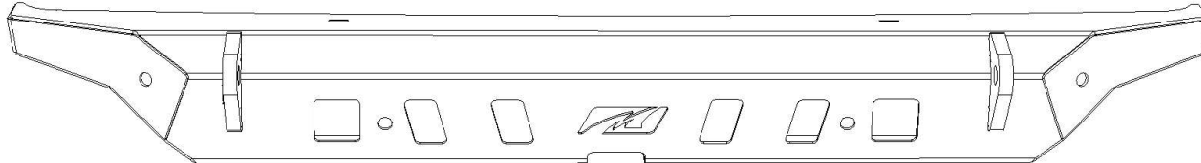

MB1079

Bolt Retainer Plate
Qty 1

MB1080

MB2145
Park Sensor Blank Plate
Qty 4

MB1091

MB2117-01
Park Sensor Retainer Plate
Qty 4

MB1092

Hex Bolt
M14-1.5 x 40mm
Qty 8

Flat Washer, 9/16"
Qty 8

Hex Button Screw
#10-24 x 1/2"
Qty 4

Dwg/Part No:

MB1079/80/91/92

Description:

Jeep JL/JLU Rear Bumper Installation

Sheet No: **1** of **1**

Rev No: **0**