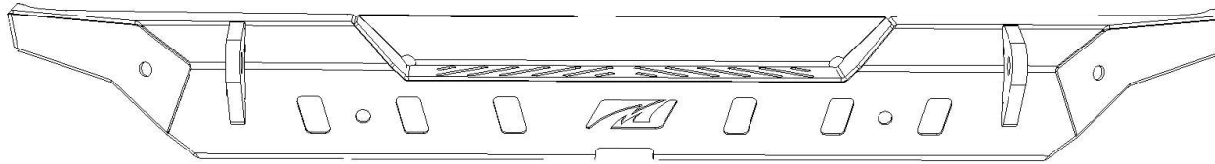

MB1079

Bolt Retainer Plate
Qty 1

MB1080

MB2145
Park Sensor Blank Plate
Qty 4

MB1091

MB2117-01
Park Sensor Retainer Plate
Qty 4

MB1092

Hex Bolt
M14-1.5 x 40mm
Qty 8

Flat Washer, 9/16"
Qty 8

Hex Button Screw
#10-24 x 1/2"
Qty 4

Dwg/Part No:

MB1079/80/91/92

Description:

Jeep JL/JLU Rear Bumper Installation

Sheet No: **1** of **1**

Rev No: **0**