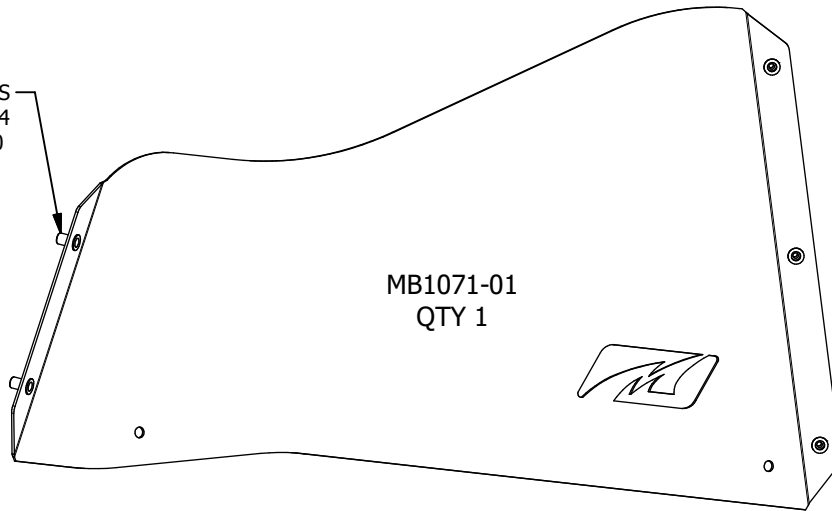

MB1071-03\_MIR  
QTY 1

MB1071-01\_MIR  
QTY 1

MB1071-02\_MIR  
QTY 1

MB1071-02  
QTY 1

MB1071-01  
QTY 1

PRE-INSTALLED RIVNUTS  
#10-24  
QTY 10

MB1071-03  
QTY 1

NYLOCK HEX NUT ZINC  
1/4"-20  
QTY 8

BUTTON HEAD SOCKET CAP SCREW STAINLESS  
1/4"-20 x 3/4"  
QTY 8

BUTTON HEAD SOCKET CAP SCREW STAINLESS  
#10-24 x 1/2"  
QTY 10

Dwg/Part No:

**MB1071 - Customer**

Description:

**JK/JKU Rear Inner Fenders**