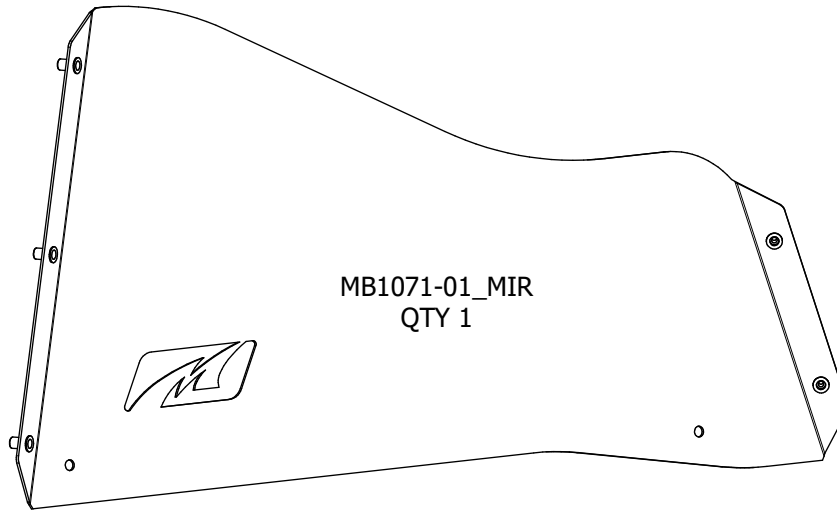

MB1071-03\_MIR  
QTY 1

MB1071-01\_MIR  
QTY 1

MB1071-02\_MIR  
QTY 1

MB1071-02  
QTY 1

MB1071-01  
QTY 1

PRE-INSTALLED RIVNUTS  
#10-24  
QTY 10

MB1071-03  
QTY 1

NYLOCK HEX NUT ZINC  
1/4"-20  
QTY 8

BUTTON HEAD SOCKET CAP SCREW STAINLESS  
1/4"-20 x 3/4"  
QTY 8

BUTTON HEAD SOCKET CAP SCREW STAINLESS  
#10-24 x 1/2"  
QTY 10

Dwg/Part No:

**MB1071 - Customer**

Description:

**JK/JKU Rear Inner Fenders**

Mat'l:

Sheet No: **1** of **1**

Rev No: **0**