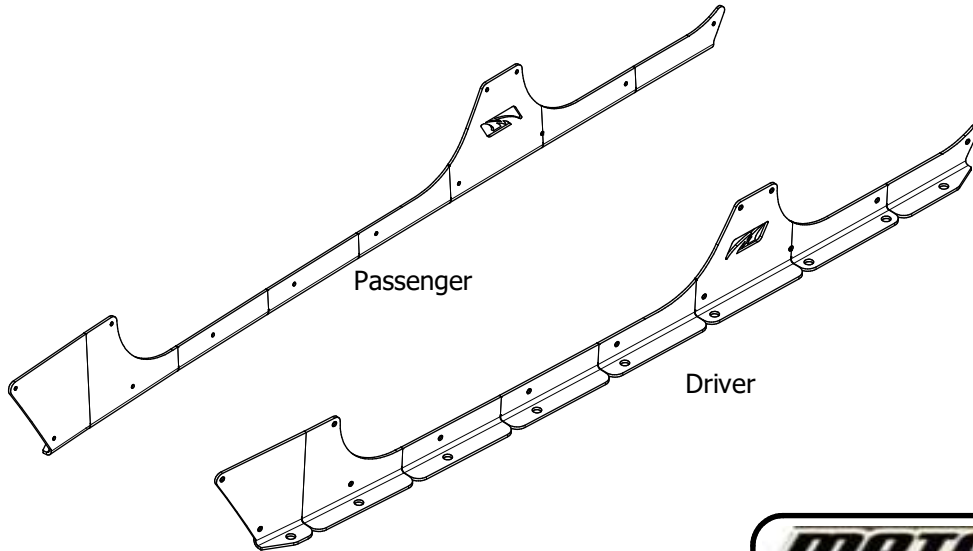

Passenger

Driver

3/8" BARREL NUT
QTY 18

FLATHEAD SOCKET CAP SCREW
3/8" x 1" STAINLESS
QTY 18

Passenger

Driver

FLATHEAD SOCKET CAP SCREW
1/4"-20 x 3/4" STAINLESS
QTY 26

RIVNUT
1/4"-20
QTY 26

Dwg/Part No:
MB1042 - Customer
Description:
JKU ROCKER STEPS

Sheet No: **1** of **1**
Rev No: **0**

Mat'l: