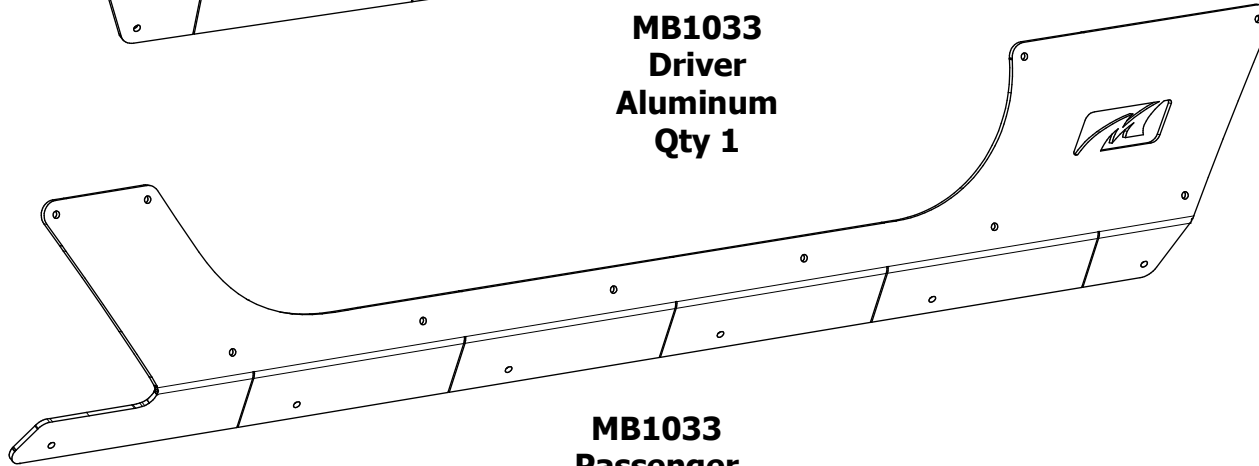

**MB1033
Driver
Aluminum
Qty 1**

**MB1033
Passenger
Aluminum
Qty 1**

**Rivnut
1/4"-20
Qty 32**

**Countersunk Screw
1/4"-20 x 3/4"
Qty 32**

Dwg/Part No:

MB1033-A - Shipping

Description:

Jeep JK 2 Door Rocker Armor

Sheet No: **1** of **1**

Rev No: **0**

Mat'l: **3/16" Aluminum**