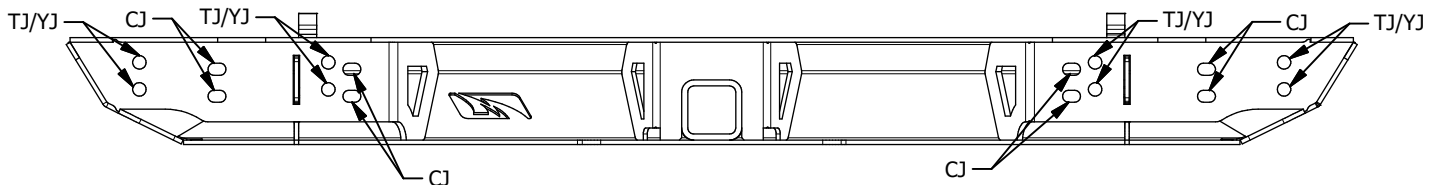

REAR ROCK CRAWLER BUMPER CJ/YJ/TJ/LJ

INSTALLATION INSTRUCTIONS

MB1024 - Assembly Instructions Rear Rock Crawler Bumper - CJ/YJ/TJ/LJ

KIT COMPONENTS

**MB1024-NR
ROCK CRAWLER BUMPER
NO RECEIVER
Qty: 1**

**MB1024-R
ROCK CRAWLER BUMPER
WITH RECEIVER
Qty: 1**

**MB1024-07
TRIANGLE BOLT PLATE
Qty: 2**

**NYLOCK NUT
1/2"-13
Qty: 12**

**FLAT WASHER
1/2"
Qty: 12**

**HEX BOLT
1/2"-13 X 1" GR 8
Qty: 12**

MB1024 - Assembly Instructions Rear Rock Crawler Bumper - CJ/YJ/TJ/LJ

BOLT HOLE IDENTIFICATION

JEEP MODEL YEARS
CJ - 1976-1986
YJ - 1986-1995
TJ - 1997-2006

**MB1024
BACK**

MB1024 - Assembly Instructions Rear Rock Crawler Bumper - CJ/YJ/TJ/LJ

ASSEMBLY