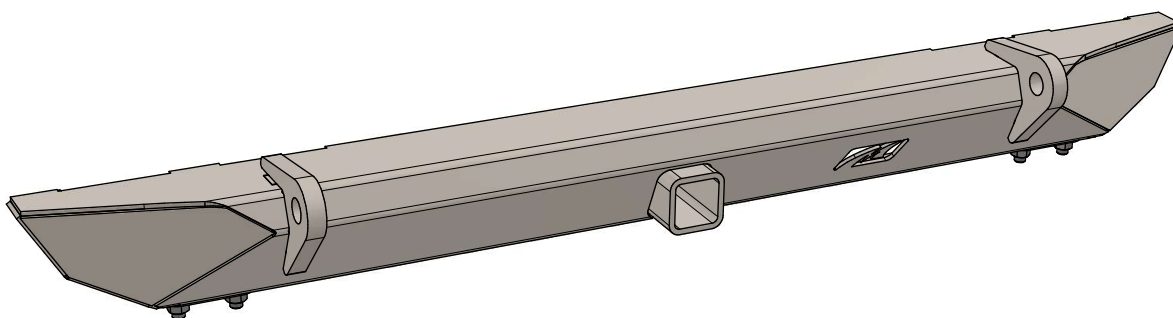

REAR ROCK CRAWLER BUMPER CJ/YJ/TJ/LJ

INSTALLATION INSTRUCTIONS

MB1024 - Assembly Instructions Rear Rock Crawler Bumper - CJ/YJ/TJ/LJ

KIT COMPONENTS

**MB1024-NR
ROCK CRAWLER BUMPER
NO RECEIVER
Qty: 1**

**MB1024-R
ROCK CRAWLER BUMPER
WITH RECEIVER
Qty: 1**

**MB1024-07
TRIANGLE BOLT PLATE
Qty: 2**

**NYLOCK NUT
1/2"-13
Qty: 12**

**FLAT WASHER
1/2"
Qty: 12**

**HEX BOLT
1/2"-13 X 1" GR 8
Qty: 12**

MB1024 - Assembly Instructions Rear Rock Crawler Bumper - CJ/YJ/TJ/LJ

BOLT HOLE IDENTIFICATION

JEEP MODEL YEARS
CJ - 1976-1986
YJ - 1986-1995
TJ - 1997-2006

**MB1024
BACK**

MB1024 - Assembly Instructions Rear Rock Crawler Bumper - CJ/YJ/TJ/LJ

ASSEMBLY