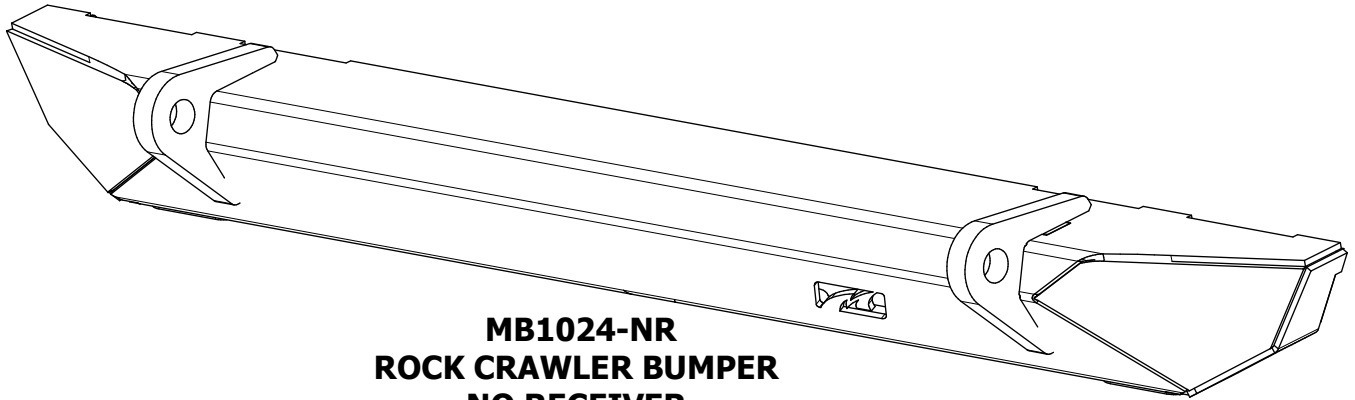

REAR ROCK CRAWLER BUMPER CJ/YJ/TJ/LJ

INSTALLATION INSTRUCTIONS

MB1024 - Assembly Instructions Rear Rock Crawler Bumper - CJ/YJ/TJ/LJ

KIT COMPONENTS

**MB1024-NR
ROCK CRAWLER BUMPER
NO RECEIVER
Qty: 1**

**MB1024-R
ROCK CRAWLER BUMPER
WITH RECEIVER
Qty: 1**

**MB1024-07
TRIANGLE BOLT PLATE
Qty: 2**

**NYLOCK NUT
1/2"-13
Qty: 12**

**FLAT WASHER
1/2"
Qty: 12**

**HEX BOLT
1/2"-13 X 1" GR 8
Qty: 12**

MB1024 - Assembly Instructions Rear Rock Crawler Bumper - CJ/YJ/TJ/LJ

BOLT HOLE IDENTIFICATION

JEEP MODEL YEARS
CJ - 1976-1986
YJ - 1986-1995
TJ - 1997-2006

**MB1024
BACK**

MB1024 - Assembly Instructions Rear Rock Crawler Bumper - CJ/YJ/TJ/LJ

ASSEMBLY