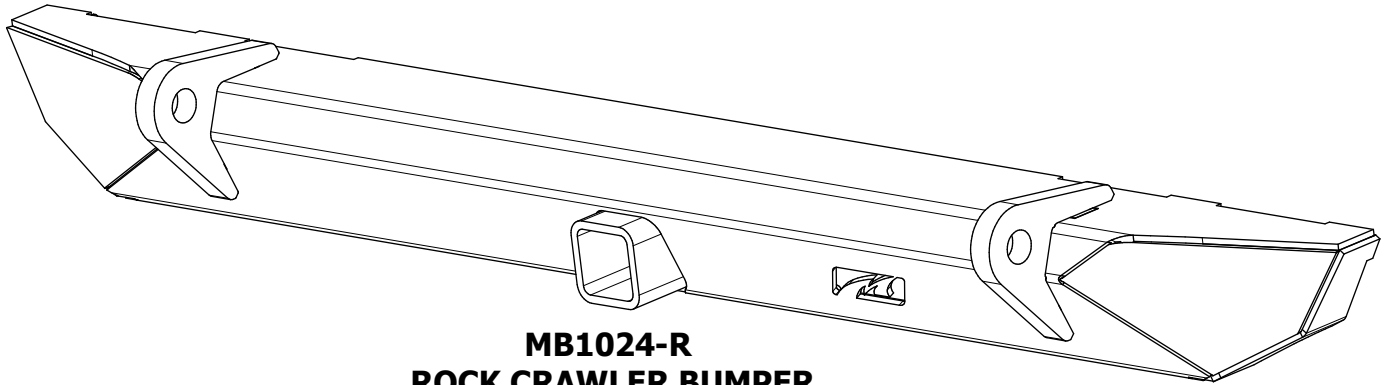

REAR ROCK CRAWLER BUMPER CJ/YJ/TJ/LJ

INSTALLATION INSTRUCTIONS

MB1024 - Assembly Instructions Rear Rock Crawler Bumper - CJ/YJ/TJ/LJ

KIT COMPONENTS

**MB1024-NR
ROCK CRAWLER BUMPER
NO RECEIVER
Qty: 1**

**MB1024-R
ROCK CRAWLER BUMPER
WITH RECEIVER
Qty: 1**

**MB1024-07
TRIANGLE BOLT PLATE
Qty: 2**

**NYLOCK NUT
1/2"-13
Qty: 12**

**FLAT WASHER
1/2"
Qty: 12**

**HEX BOLT
1/2"-13 X 1" GR 8
Qty: 12**

MB1024 - Assembly Instructions Rear Rock Crawler Bumper - CJ/YJ/TJ/LJ

BOLT HOLE IDENTIFICATION

JEEP MODEL YEARS
CJ - 1976-1986
YJ - 1986-1995
TJ - 1997-2006

**MB1024
BACK**

MB1024 - Assembly Instructions Rear Rock Crawler Bumper - CJ/YJ/TJ/LJ

ASSEMBLY