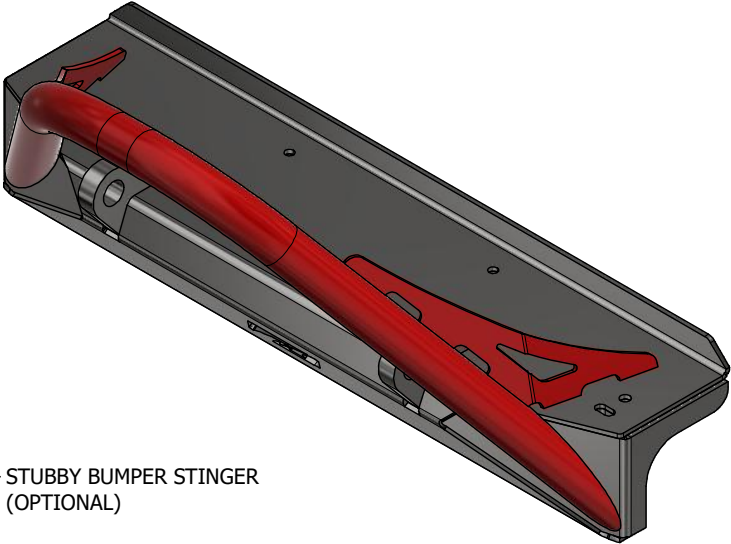

HARDWARE NOT INCLUDED

STUBBY BUMPER STINGER
(OPTIONAL)

#MB1015
STUBBY BUMPER
QTY 1

Dwg/Part No:
MB1015 - Customer
Description:
CJ Stubby Front Bumper

Sheet No: **1** of **1**
Rev No: **0**

Mat'l: