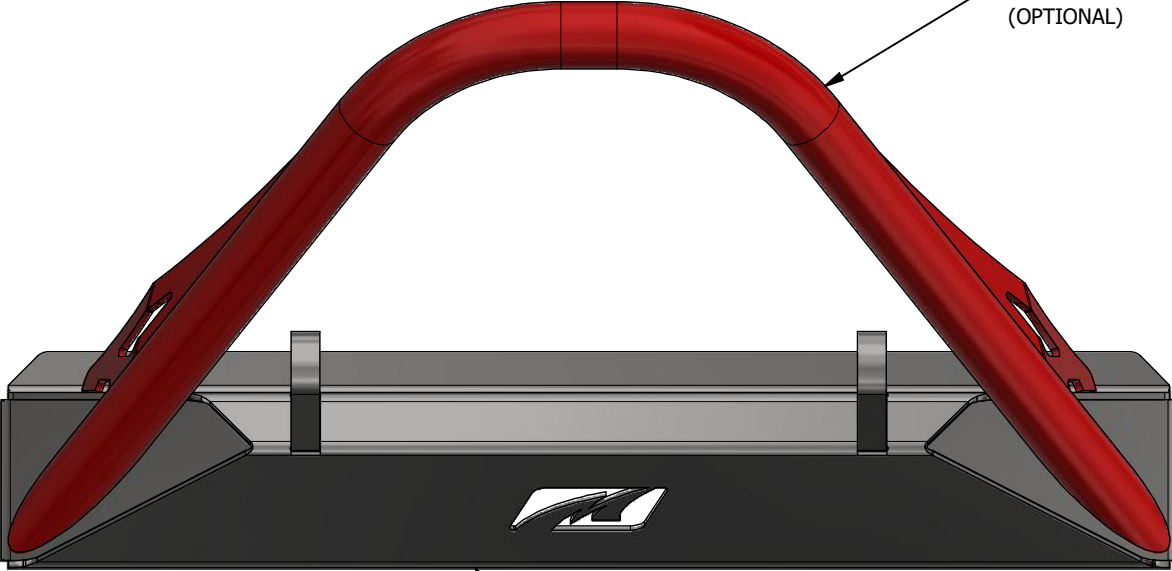

HARDWARE NOT INCLUDED

STUBBY BUMPER STINGER
(OPTIONAL)

#MB1015
STUBBY BUMPER
QTY 1

Dwg/Part No:
MB1015 - Customer
Description:
CJ Stubby Front Bumper

Sheet No: **1** of **1**
Rev No: **0**

Mat'l: