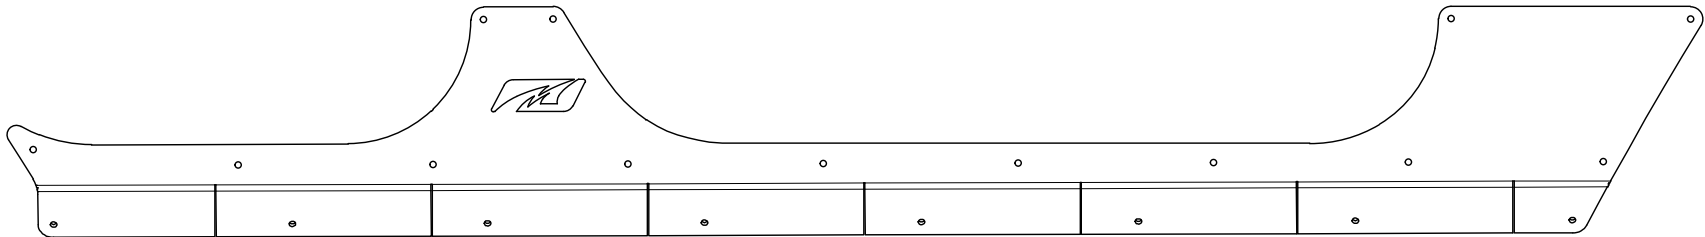

#MB1014  
(DRIVER)  
QTY 1

#MB1014  
(PASSENGER)  
QTY 1

1/4"-20 RIVNUT  
QTY 42

FLATHEAD SOCKET CAP SCREW STAINLESS  
1/4"-20 x 3/4"  
QTY 42

Dwg/Part No:

**MB1014 - Customer**

Description:

**Jeep JK Unlimited Rocker Armor 4 Door**

Sheet No: **1** of **1**

Rev No: **0**

Mat'l: **3/16" P&O Steel**