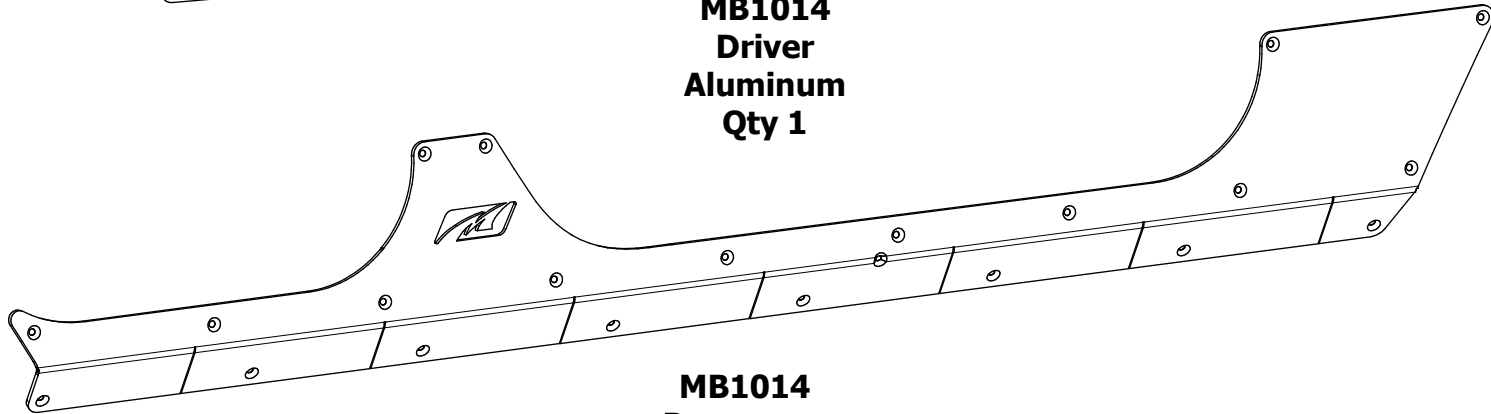

**MB1014
Driver
Aluminum
Qty 1**

**MB1014
Passenger
Aluminum
Qty 1**

**Rivnut
1/4"-20
Qty 42**

**Countersunk Screw
1/4"-20 x 3/4"
Qty 42**

Dwg/Part No:

MB1014-A - Shipping

Description:

Jeep JKU 4 Door Rocker Armor

Sheet No: **1** of **1**

Rev No: **0**

Mat'l: **3/16" Aluminum**