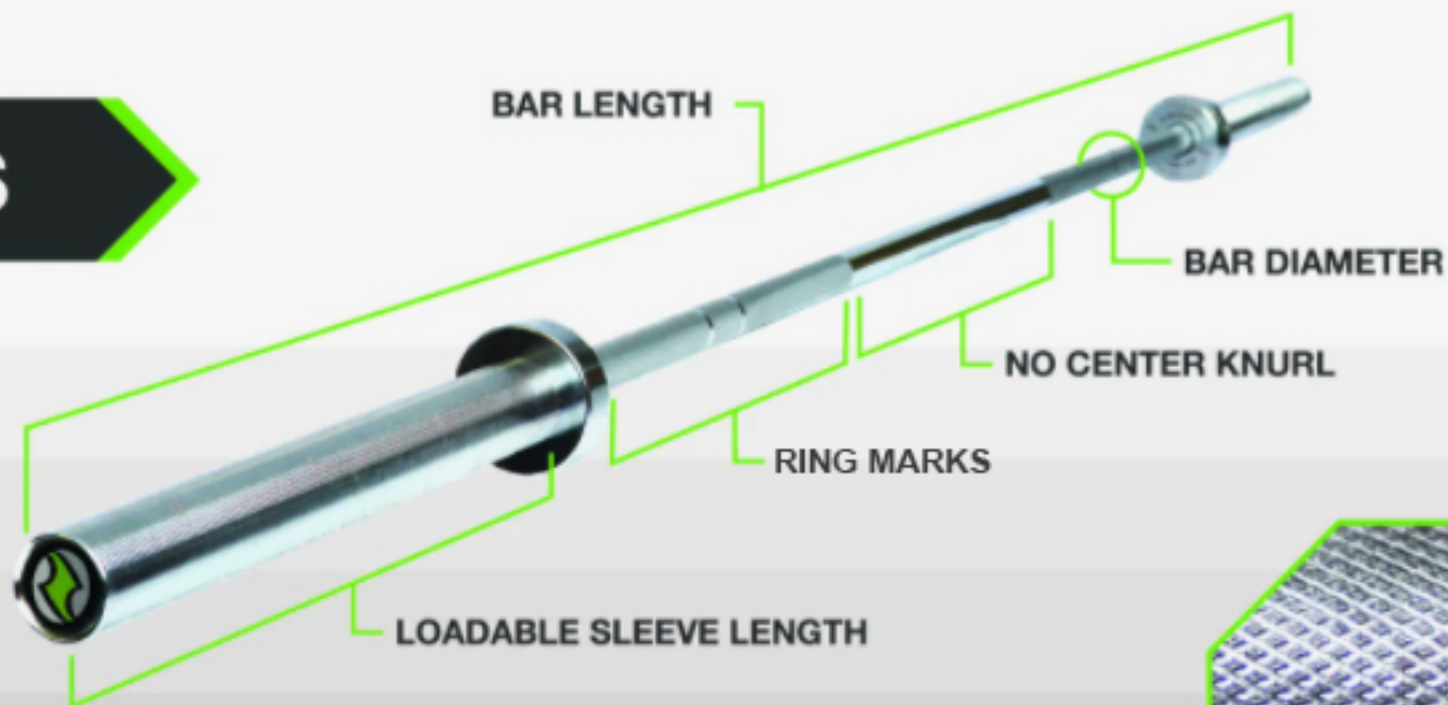

MEN'S BARBELLS

"They're great! More stout, more solid than any bar I've ever used. Just drop them once and you know you have something special in your hands, they don't "ding" like other bars we've used. They also have a serious grip. Some people like a softer grip, but for the style of lifting I do, having a serious grip is a must."

KNURL DETAIL

MODEL	WEIGHT	DIAMETER	LENGTH	LOADABLE SLEEVE LENGTH	CENTER KNURL	RING MARKS	SHAFT FINISH	TENSILE STRENGTH	WEIGHT CAPACITY	BUSHING/ BEARING
Invictus 2.0	20kg/ 44lb	28mm/ 1.1"	220cm/ 86.5"	415mm/ 16.25"	Yes	IWF	Hard Chrome	216k PSI	1500lbs	Needle Bearing
Elevation 2.0	20kg/ 44lb	28mm/ 1.1"	220cm/ 86.5"	415mm/ 16.25"	Yes	IPF	Magnesium Phosphate	216k PSI	1500lbs	Copper Bushing
Phoenix 2.0	20kg/ 44lb	28mm/ 1.1"	220cm/ 86.5"	415mm/ 16.25"	No	IWF + IPF	Magnesium Phosphate	119k PSI	700lbs	Copper Bushing

KNURL DETAIL

MODEL	WEIGHT	DIAMETER	LENGTH	LOADABLE SLEEVE LENGTH	CENTER KNURL	RING MARKS	SHAFT FINISH	TENSILE STRENGTH	WEIGHT CAPACITY	BUSHING/ BEARING
Invictus 2.0	15kg/ 33lb	25mm/ 1.0"	201cm/ 79.1"	415mm/ 16.25"	No	IWF	Hard Chrome	216k PSI	1200lbs	Needle Bearing
Elevation 2.0	15kg/ 33lb	25mm/ 1.0"	201cm/ 79.1"	415mm/ 16.25"	Yes	IPF	Magnesium Phosphate	216k PSI	1200lbs	Copper Bushing
Phoenix 2.0	15kg/ 33lb	25mm/ 1.0"	201cm/ 79.1"	415mm/ 16.25"	No	IWF + IPF	Magnesium Phosphate	119k PSI	400lbs	Copper Bushing