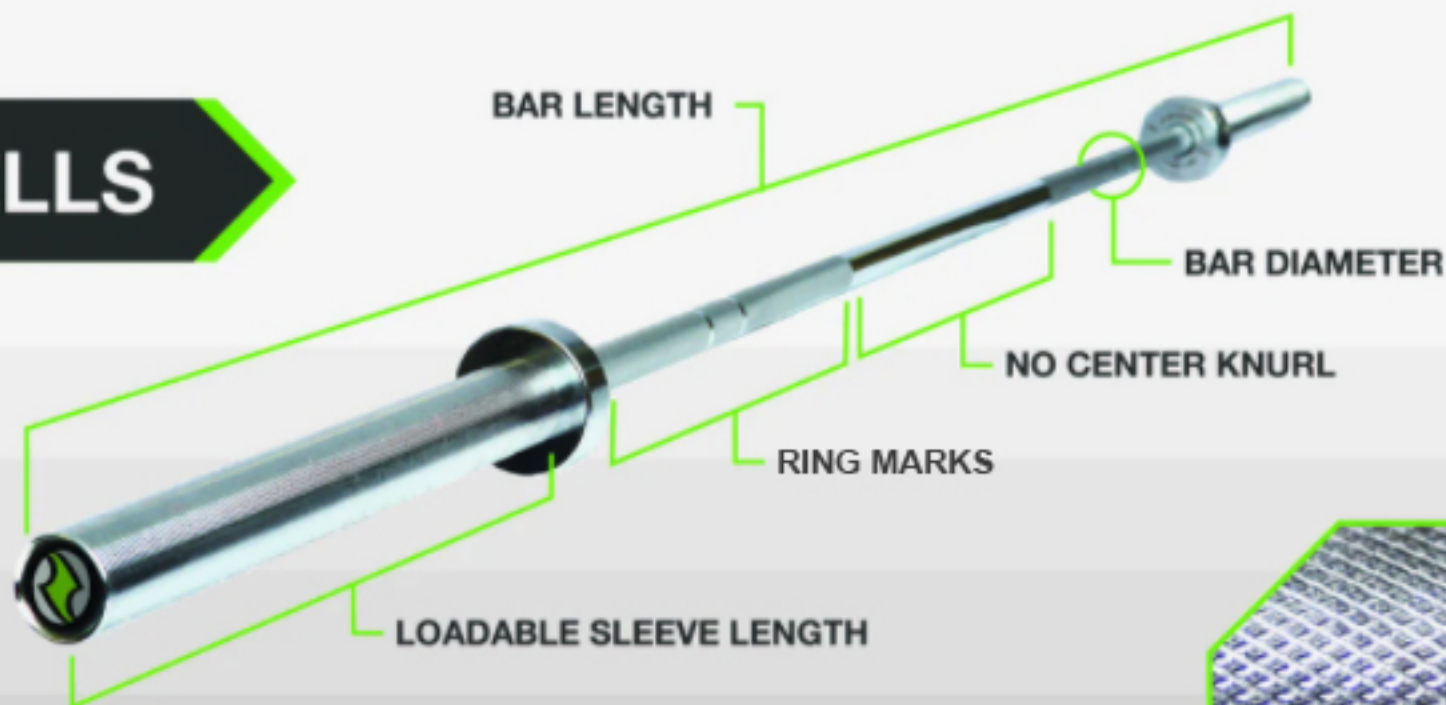

KNURL DETAIL

MODEL	WEIGHT	DIAMETER	LENGTH	LOADABLE SLEEVE LENGTH	CENTER KNURL	RING MARKS	SHAFT FINISH	TENSILE STRENGTH	WEIGHT CAPACITY	BUSHING/ BEARING
Invictus 2.0	20kg/ 44lb	28mm/ 1.1"	220cm/ 86.5"	415mm/ 16.25"	Yes	IWF	Hard Chrome	216k PSI	1500lbs	Needle Bearing
Elevation 2.0	20kg/ 44lb	28mm/ 1.1"	220cm/ 86.5"	415mm/ 16.25"	Yes	IPF	Magnesium Phosphate	216k PSI	1500lbs	Copper Bushing
Phoenix 2.0	20kg/ 44lb	28mm/ 1.1"	220cm/ 86.5"	415mm/ 16.25"	No	IWF + IPF	Magnesium Phosphate	119k PSI	700lbs	Copper Bushing

KNURL DETAIL

MODEL	WEIGHT	DIAMETER	LENGTH	LOADABLE SLEEVE LENGTH	CENTER KNURL	RING MARKS	SHAFT FINISH	TENSILE STRENGTH	WEIGHT CAPACITY	BUSHING/ BEARING
Invictus 2.0	15kg/ 33lb	25mm/ 1.0"	201cm/ 79.1"	415mm/ 16.25"	No	IWF	Hard Chrome	216k PSI	1200lbs	Needle Bearing
Elevation 2.0	15kg/ 33lb	25mm/ 1.0"	201cm/ 79.1"	415mm/ 16.25"	Yes	IPF	Magnesium Phosphate	216k PSI	1200lbs	Copper Bushing
Phoenix 2.0	15kg/ 33lb	25mm/ 1.0"	201cm/ 79.1"	415mm/ 16.25"	No	IWF + IPF	Magnesium Phosphate	119k PSI	400lbs	Copper Bushing