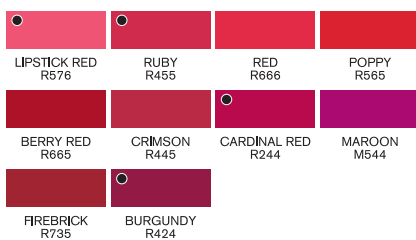

yellows

oranges

pinks

reds

black + blender

magentas

violets

blues

greens

browns

greys

promarker neon™

promarker metallic™