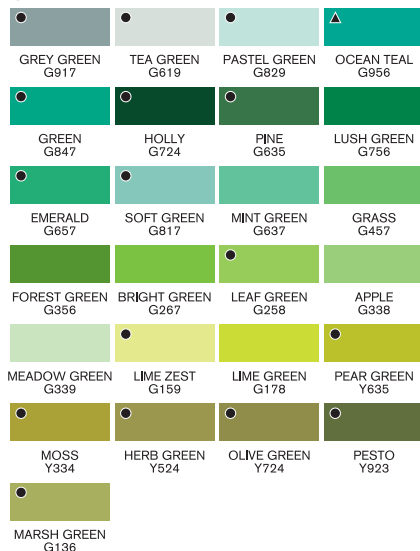

yellows

oranges

pinks

reds

black + blender

magentas

violets

blues

greens

browns

greys

promarker neon™

promarker metallic™