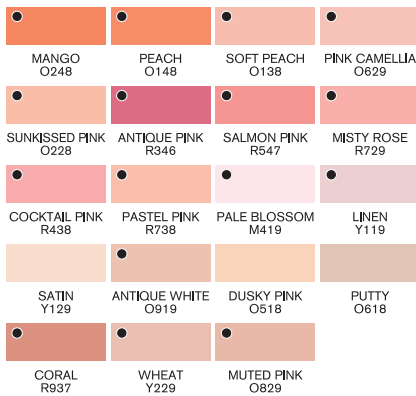

yellows

oranges

pinks

reds

black + blender

magentas

violets

blues

greens

browns

greys

promarker neon™

promarker metallic™