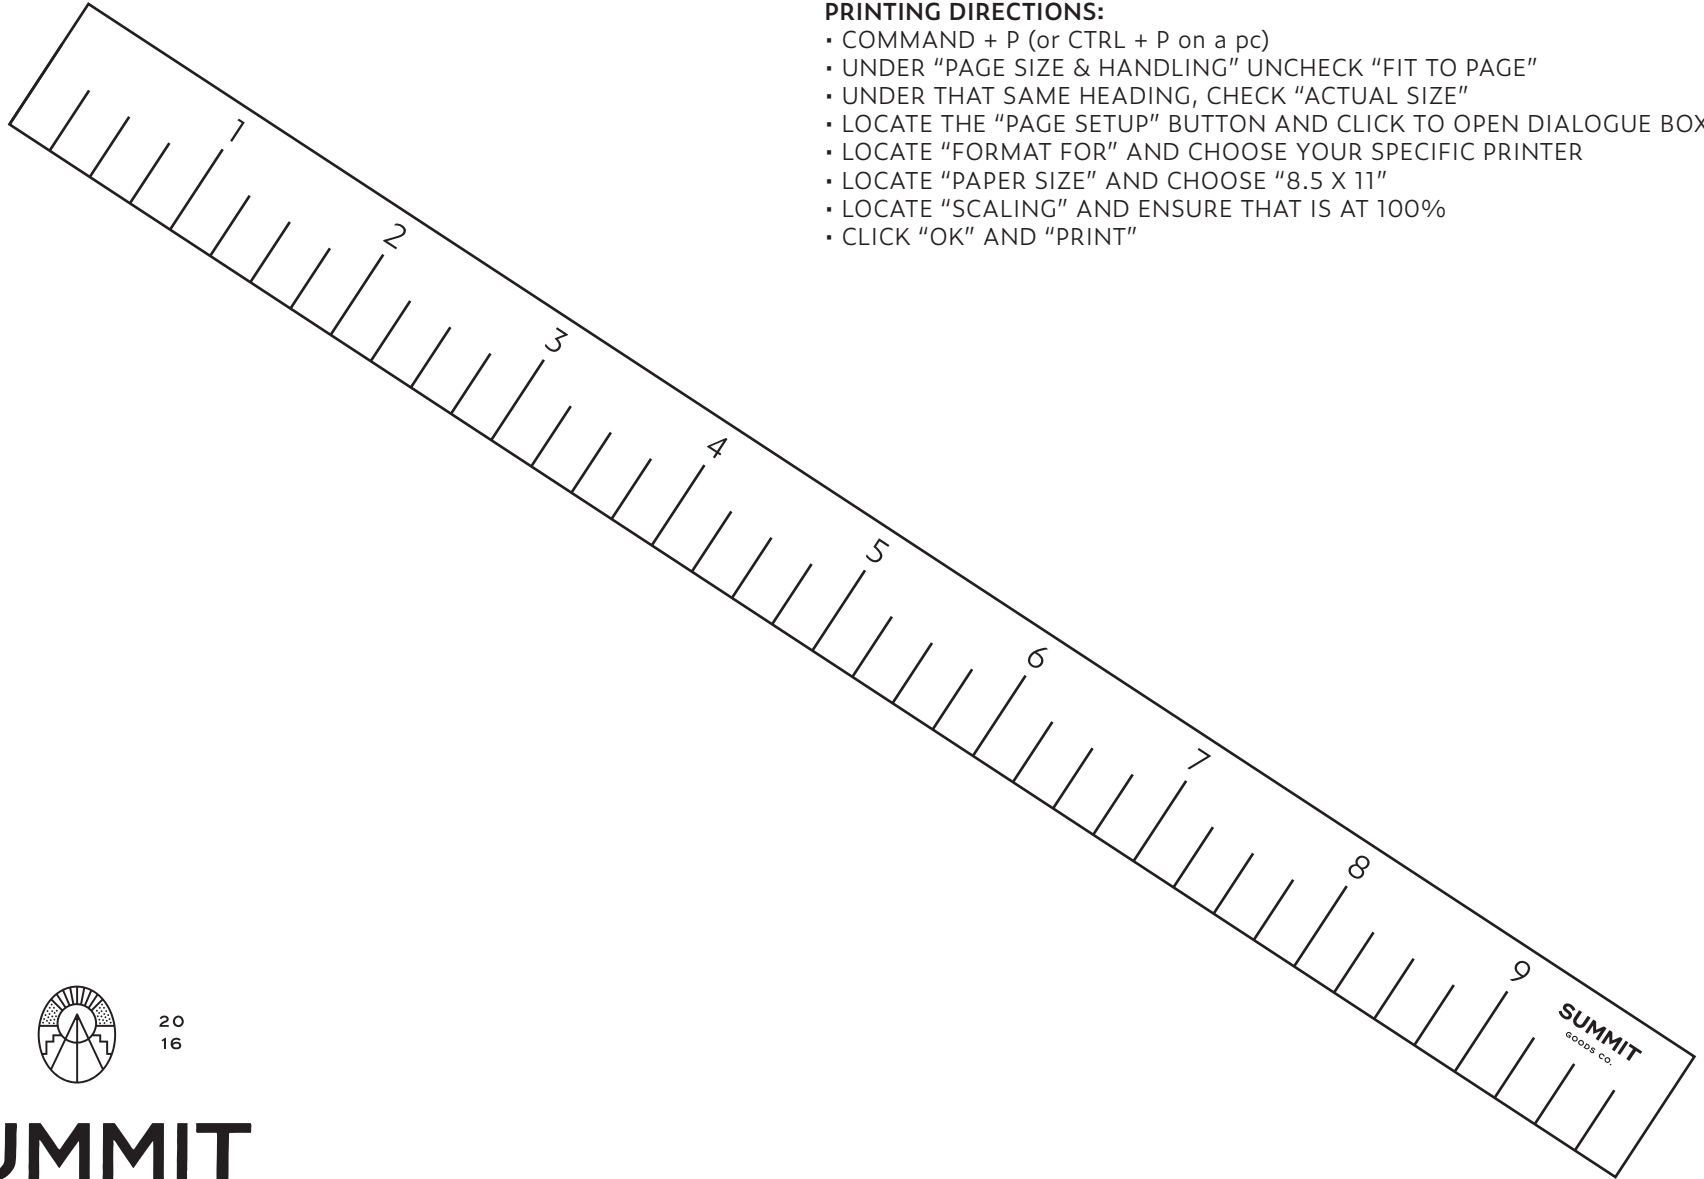

FOR THOSE THAT MAY HAVE A "BORDERLESS PRINTER"

(if you do not have a borderless printer, you can print the 10" ruler below)

PRINTING DIRECTIONS:

- COMMAND + P (or CTRL + P on a pc)
- UNDER "PAGE SIZE & HANDLING" UNCHECK "FIT TO PAGE"
- UNDER THAT SAME HEADING, CHECK "ACTUAL SIZE"
- LOCATE THE "PAGE SETUP" BUTTON AND CLICK TO OPEN DIALOGUE BOX
- LOCATE "FORMAT FOR" AND CHOOSE YOUR SPECIFIC PRINTER
- LOCATE "PAPER SIZE" AND CHOOSE "8.5 X 11 BORDERLESS"
- LOCATE "SCALING" AND ENSURE THAT IS AT 100%
- CLICK "OK" AND "PRINT"

ES
TB

20
16

SUMMIT
GOODS CO.

SUMMIT
GOODS CO.

FOR THOSE THAT DO NOT HAVE A "BORDERLESS PRINTER"

PRINTING DIRECTIONS:

- COMMAND + P (or CTRL + P on a pc)
- UNDER "PAGE SIZE & HANDLING" UNCHECK "FIT TO PAGE"
- UNDER THAT SAME HEADING, CHECK "ACTUAL SIZE"
- LOCATE THE "PAGE SETUP" BUTTON AND CLICK TO OPEN DIALOGUE BOX
- LOCATE "FORMAT FOR" AND CHOOSE YOUR SPECIFIC PRINTER
- LOCATE "PAPER SIZE" AND CHOOSE "8.5 X 11"
- LOCATE "SCALING" AND ENSURE THAT IS AT 100%
- CLICK "OK" AND "PRINT"