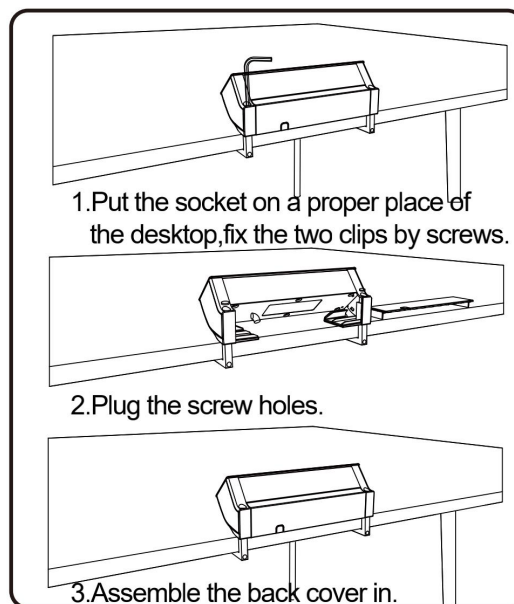

Identification of Parts

Notice

- 1.The height range of the clamp is 0-60mm
- 2.Please use authenticated data cable, so as not to affect charging speed and stability;
- 3.This product please avoid strong knocks, collisions or drops;
- 4.This product is strictly prohibited to be exposed to overheat, undercold or humidity. The ambient temperature is -10°C ~ 40°C.
- 5.Please plug the device into the power hole of the product completely, and the total power of the connected electrical appliances shall not exceed the maximum power;

What is in the BOX

- XiaoBai Socket
- Accessories Bag
- Instruction manual

Installation Guide

Tech Specification

Item	OECZ005J/OECZ005JC/OECZ006J
	OECZ006JC/OECZ006AA/OECZ010J
	OECZ010JC/OECZ012/OECZ012C
	OECZ014/OECZ014C
Rated Voltage	125V
Max Current	15A
Max Power	1875W
USB Output	5V 3.1A
Shell Material	Aircraft Aluminum material

Product Features

- 1.Except the fashionable and simple design,Multimount methods allows this unit to be used with various furniture.
- 2.Retrofit wireless charger with 10W,and the output of USB increased to 3.1A and with USB-C option.