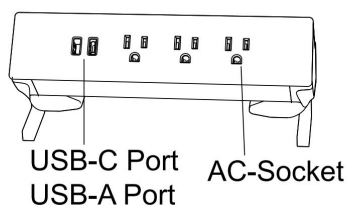

Identification of Parts

Notice

- 1.The height range of the clamp is 0-60mm
- 2.Please use authenticated data cable, so as not to affect charging speed and stability;
- 3.This product please avoid strong knocks, collisions or drops;
- 4.This product is strictly prohibited to be exposed to overheat, undercold or humidity. The ambient temperature is -10°C ~ 40°C.
- 5.Please plug the device into the power hole of the product completely, and the total power of the connected electrical appliances shall not exceed the maximum power;

What is in the BOX

- XiaoBai Socket
- Accessories Bag
- Instruction manual

Installation Guide

Tech Specification

Item	OECZ005J/OECZ005JC/OECZ006J
	OECZ006JC/OECZ006AA/OECZ010J
	OECZ010JC/OECZ012/OECZ012C
	OECZ014/OECZ014C
Rated Voltage	125V
Max Current	15A
Max Power	1875W
USB Output	5V 3.1A
Shell Material	Aircraft Aluminum material

Product Features

- 1.Except the fashionable and simple design,Multimount methods allows this unit to be used with various furniture.
- 2.Retrofit wireless charger with 10W,and the output of USB increased to 3.1A and with USB-C option.