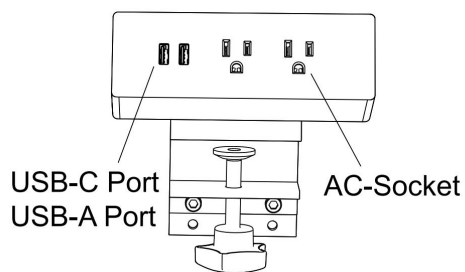

Identification of Parts

Notice

- 1.The height range of the clamp is 0-60mm
- 2.Please use authenticated data cable, so as not to affect charging speed and stability;
- 3.This product please avoid strong knocks, collisions or drops;
- 4.This product is strictly prohibited to be exposed to overheat, undercold or humidity. The ambient temperature is -10°C ~ 40°C.
- 5.Please plug the device into the power hole of the product completely, and the total power of the connected electrical appliances shall not exceed the maximum power;

What is in the BOX

- XiaoBai Socket
- Accessories Bag
- Instruction manual

Installation Guide

Tech Specification

Item	OECZ005J/OECZ005JC/OECZ006J
	OECZ006JC/OECZ006AA/OECZ010J
	OECZ010JC/OECZ012/OECZ012C
	OECZ014/OECZ014C
Rated Voltage	125V
Max Current	15A
Max Power	1875W
USB Output	5V 3.1A
Shell Material	Aircraft Aluminum material

Product Features

- 1.Except the fashionable and simple design,Multimount methods allows this unit to be used with various furniture.
- 2.Retrofit wireless charger with 10W,and the output of USB increased to 3.1A and with USB-C option.