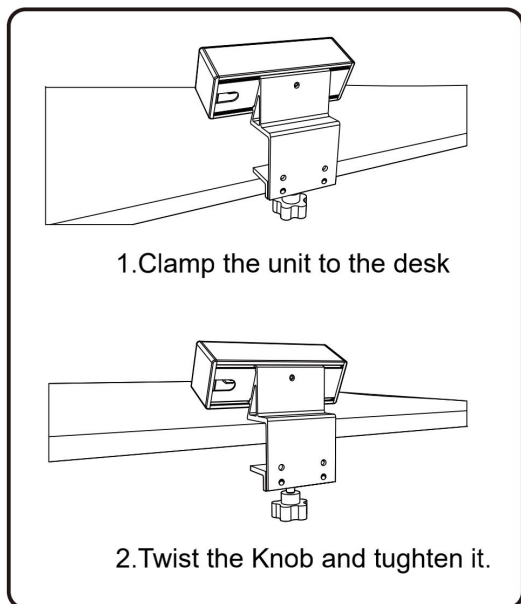

Identification of Parts

Notice

- 1.The height range of the clamp is 0-60mm
- 2.Please use authenticated data cable, so as not to affect charging speed and stability;
- 3.This product please avoid strong knocks, collisions or drops;
- 4.This product is strictly prohibited to be exposed to overheat, undercold or humidity. The ambient temperature is -10°C ~ 40°C.
- 5.Please plug the device into the power hole of the product completely, and the total power of the connected electrical appliances shall not exceed the maximum power;

What is in the BOX

- XiaoBai Socket
- Accessories Bag
- Instruction manual

Installation Guide

Tech Specification

Item	OECZ005J/OECZ005JC/OECZ006J
	OECZ006JC/OECZ006AA/OECZ010J
	OECZ010JC/OECZ012/OECZ012C
	OECZ014/OECZ014C
Rated Voltage	125V
Max Current	15A
Max Power	1875W
USB Output	5V 3.1A
Shell Material	Aircraft Aluminum material

Product Features

- 1.Except the fashionable and simple design,Multimount methods allows this unit to be used with various furniture.
- 2.Retrofit wireless charger with 10W,and the output of USB increased to 3.1A and with USB-C option.