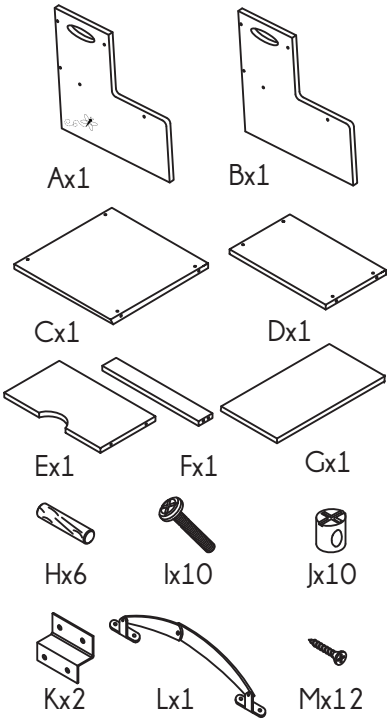

# Storage Step Stool Assembly Instructions

SKU #STEP-whi - Batch #10-2022

[www.mybambino.com](http://www.mybambino.com)

1. Place wooden dowels (part H) in parts A & B.
2. Place cam lock nut (part J) in parts A, C, D, & E.
3. Loosely screw on the hinges onto parts C & D.
4. Attach safety hinge (part L) with knob facing out.
5. Proceed to assemble the base of the stool
6. Attach the top step/hinged lid last, and tighten all screws on hinges & safety hinge.

The knob on the safety hinge must be facing outward

Ready for your child to...

**SIT  
STEP  
STORE**

**CAUTION**  
 Adult Assembly Required  
 Unassembled componets may contain small parts & sharp points or edges that can be choking or cutting hazzards to children