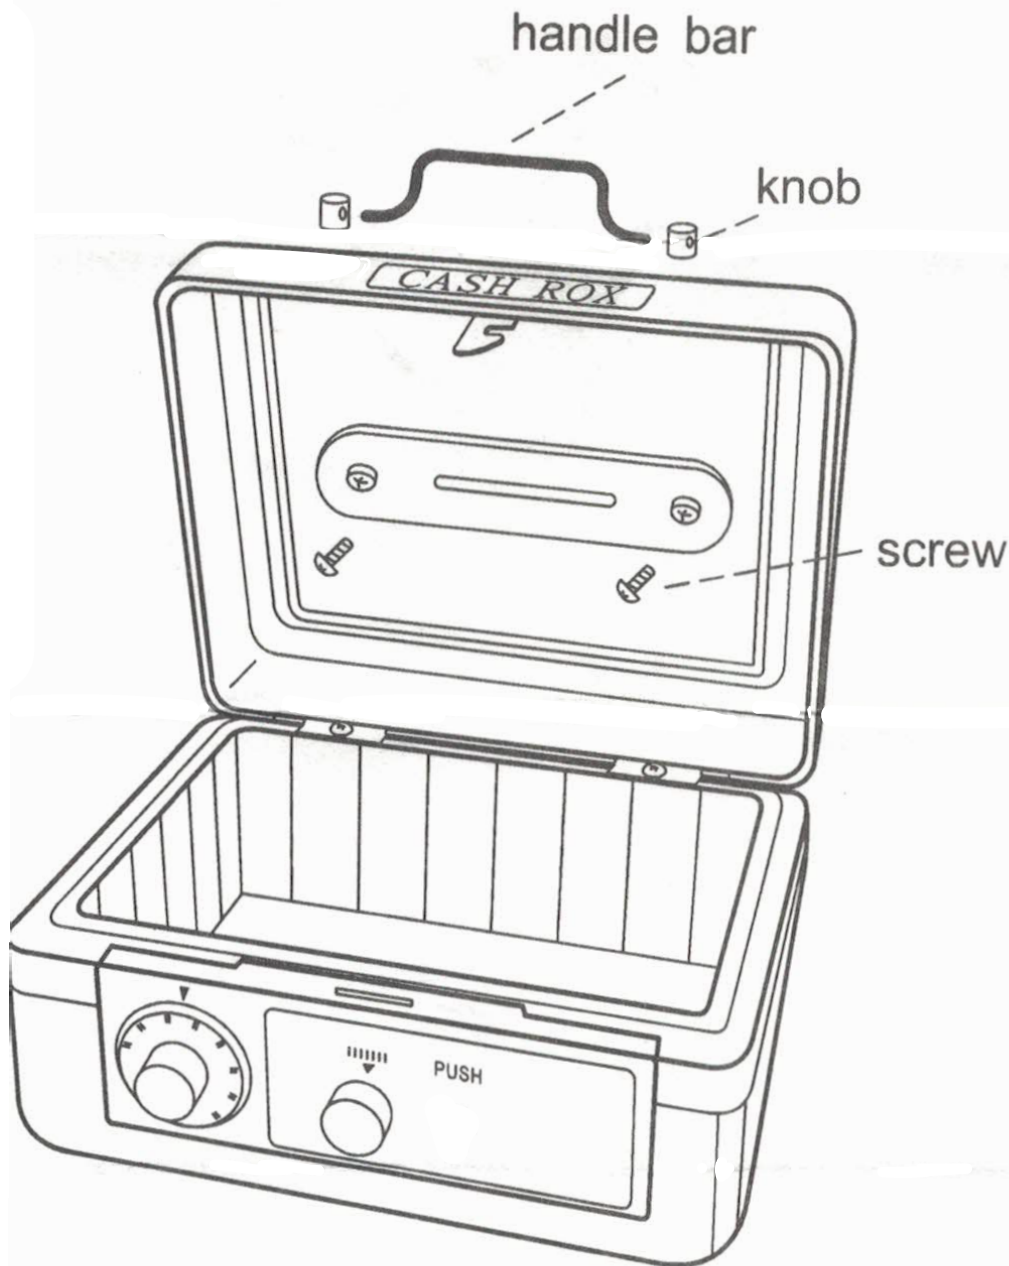

IMPORTANT INSTRUCTIONS TO OPEN YOUR CASH BOX!

- ★ Your cash box has it's own special code. This code can be found on the tag attached to the handle.
- ★ The dial MUST be on this number to open the box!!
- ★ Once the dial is on this number, push DOWN (not in) on the silver button. The lid will pop open.

Install Handle using a Screwdriver