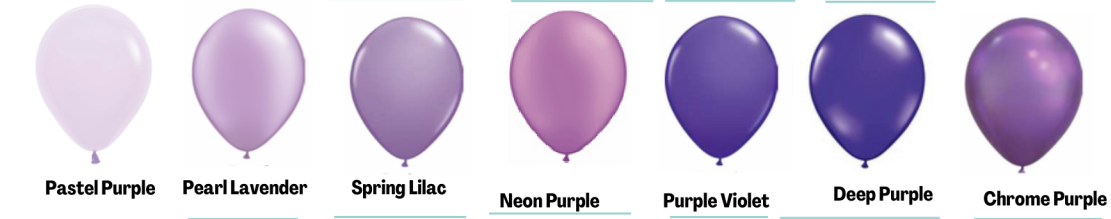

T.O. Ballons

COLOUR CHART

11" LATEX BALLOONS

						
Clear HBD	Clear	White	Pearl White	Gray	Silver	Chrome Silver
						
Pastel Pink	Pale Pink	Neon Pink	Pearl Pink	Pearl Magenta	Wildberry	Ruby Red
						
Blush	Neon Orange	Rose Gold	Coral	Rose	Chrome Rose Gold	Chrome Mauve
						
Pastel Yellow	Ivory Silk	Yellow	Golden Rod	Orange	Gold	Chrome Gold
						
Pastel Green	Wintergreen	Lime Green	Spring Green	Pearl Emerald Green	Chrome Green	Willow Green
						
Empowermint	Pearl Mint Green	Pastel Blue	Pearl Light Blue	Caribbean Blue	Robin's Egg	Tropical Teal

T.O. Ballons

COLOUR CHART

11" LATEX BALLOONS

NOTE:

- All Pastel colours are 100% Biodegradable
- All colours are based on stock availability

Disclaimer:

- Balloon colour may slightly vary due to lighting sources

SIZE REFERENCE

T.O. Ballons

COLOUR CHART

17" , 24" AND 3FT

LATEX BALLOONS

					
Clear	White	Pearl White	Gray	Silver	Black
					
Pastel Pink	Blush	Pastel Yellow	Pastel Green	Pastel Blue	Pastel Purple
					
Pale Pink	Coral	Rose	Wildberry	Ruby Red	Spring Lilac
					
Yellow	Ivory Silk	Golden Rod	Gold	Orange	Mocha Brown
					
Chocolate	Caribbean Blue	Robin's Egg	Pale Blue	Tropical Teal	Dark Blue
					
Purple Violet	Empowermint	Willow green	Wintergreen	Lime Green	Spring Green