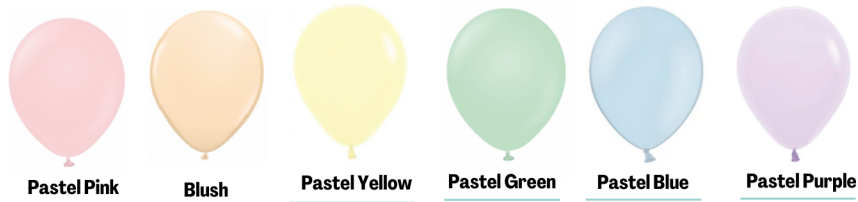

T.O. Ballons

COLOUR CHART

17", 24" AND 3FT LATEX BALLOONS