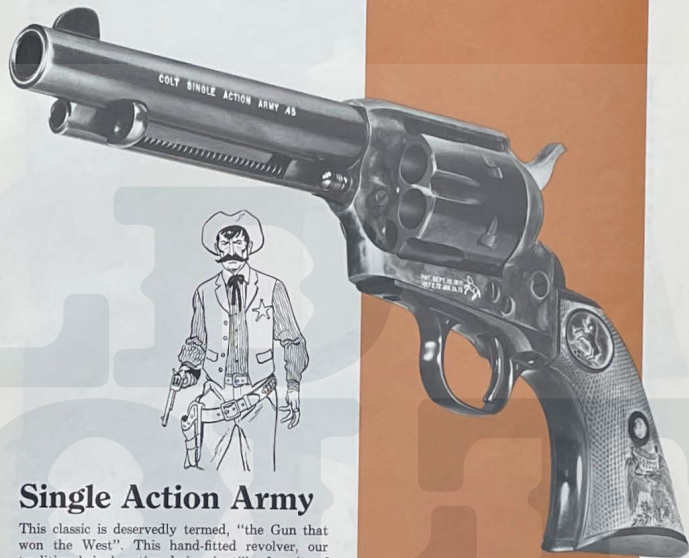

Colt Single Action Revolvers

Single Action Army

Features:

Weight: 39 oz. in .45 Colt