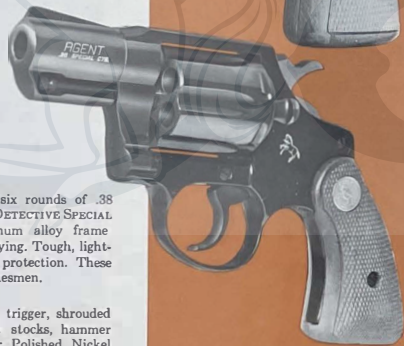

Agent

Weight: 16 oz.
Overall length: 6 $\frac{3}{4}$ "