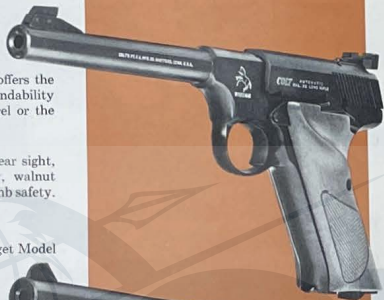

Woodsman

The famous Woodsman series in .22 LR offers the serious shooter superior accuracy and dependability in either the Sport Model with a 4" barrel or the Target Model with a 6" barrel.

Features:

Ramp style front sight, click adjustable rear sight, slide lock, 10 round magazine capacity, walnut checkered stocks with thumb rest and thumb safety. Colt Blue finish.

Weight: 32 oz.

Overall Length: 11" for Woodsman Target Model

Targetman

Forged steel parts. .22 LR with 6" barrel.

Features:

Blade front sight, windage adjustable rear sight, checkered walnut stocks with thumb rest, slide lock and thumb safety. Colt accuracy and quality for the economy minded target shooter. Colt Blue finish.

Weight: 31 oz.

Overall Length: 10 $\frac{3}{4}$ "