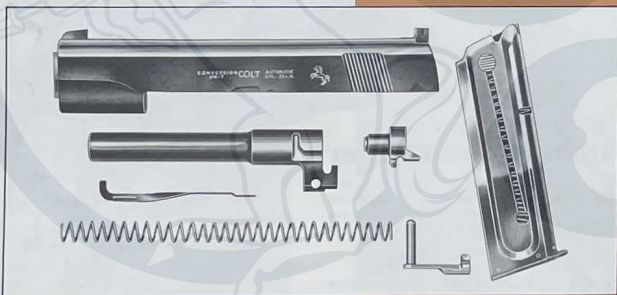

Government Model Mk IV/Series '70

Full-size automatic with 5" barrel. This famed service weapon is still sought after for its performance as a rock-steady, thoroughly dependable gun. Available in .45 ACP, 9 MM Parabellum and .38 Super.

Features:

Fixed style sights, grip and thumb safeties, grooved trigger, sand-blasted walnut stocks and Accurizer barrel and bushing. Colt Blue or Polished Nickel finishes.

Weight: 39 oz. in .45 ACP

Overall Length: 8 $\frac{3}{8}$ "

Magazine Capacity: .45 ACP-7 rounds, .38 Super and 9 MM-9 rounds

.22 Conversion Kit

Offers quick, easy conversion of the Government Model, .45 ACP or .38 Super, into a fun and economy shooting .22 LR automatic pistol. Includes barrel, slide, magazine and associated parts.

Features:

Solid rib, adjustable rear sight and rich Colt Blue finish.

Weight: 42 oz. (on Government Model frame)