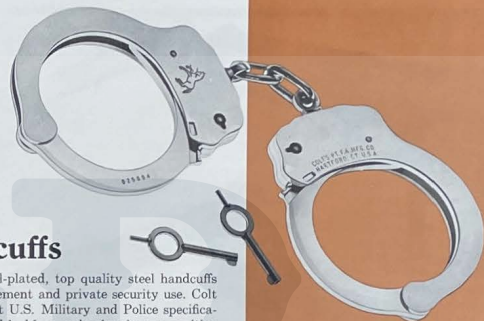

Accessories and Services

Handcuffs

Targets

Colt targets for just about any kind of shooting include: T-20 50 yd. Slow Fire; T-SX, large Silhouette and T-6, Small Silhouette Target for the 50 ft. range.

Stocks

Special stocks are available for Colt handguns. Some of these include exotic hardwoods, laminates, synthetics and precious materials. Smooth and checkered finishes, as well as oversized target models. Provides a handy means of personalizing your prized Colt at modest cost. Specify model when ordering.