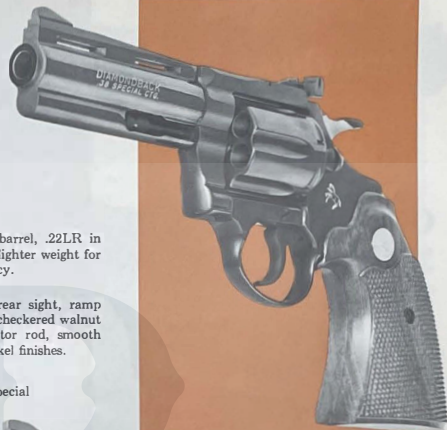

Diamondback

Features:

Weight: 28 $\frac{1}{2}$ oz.
Overall Length: 9" for 4" .38 Special