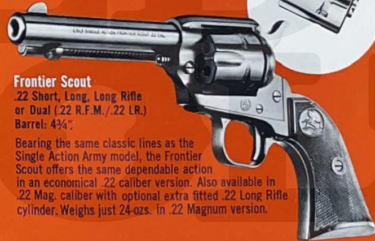

Another version of the classic Frontier Scout. This, with Colt's handsome Stagleite grips is an ideal handgun for plinking and small game hunting. Also available in .22 Mag. caliber as optional extra fitted cylinder. In Colt's Midnight Blue finish. Weight 30 ozs.

Buntline Scout '62 • Model K-2 (Blue) K-4 (Nickel)

.22 Short, Long, Long Rifle or Dual (.22 R.F.M./ .22 LR.) Barrel: 9½"

This modified version of the Buntline Scout features a heavier frame, grips of Stagleite and rich Midnight Blue finish. Delivers same accuracy, power and velocity as the Buntline Scout. Also available in Colt's famous nickel finish with walnut stocks. Weight 34 ozs.

Buntline Scout

.22 Short, Long, Long Rifle or Dual (.22 R.F.M./ .22 LR.) Barrel: 9½"

A shorter .22 caliber version of the Buntline Special, the Buntline Scout features the classic Western silhouette. Delivers near-rifle accuracy and high velocity for small game hunting, plinking or target shooting. Offers same features as Buntline Special. Finished in Colt Blue. Weight 28½ ozs.

Frontier Scout

.22 Short, Long, Long Rifle or Dual (.22 R.F.M./ .22 LR.)
Barrel: 4¾"

Bearing the same classic lines as the Single Action Army model, the Frontier Scout offers the same dependable action in an economical .22 caliber version. Also available in .22 Mag. caliber with optional extra fitted .22 Long Rifle cylinder. Weighs just 24-ozs. in .22 Magnum version.