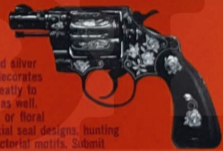

Custom Engraving

The masterful craft of handgun decoration is fortunately not a lost art at Colt's. The custom engraving done by Colt's master engravers enhances the value of any gun ... provides the perfect individualizing touch for presentation purposes. Designs furnished include choice of State or National seals, scrolls, hunting or other scenes such as famed "stagecoach holdup," with gold or silver inlays or plating, or enameled initials and emblems. Submit specifications to Colt's Products Service Department for a prompt estimate on custom engraving. Custom engraving prices available upon request after evaluation of purchaser's specifications.

Type "A" Engraving

Covers approximately one third of the barrel, portions of the cylinder, frame and sideplate.

Type "B" Engraving

Covers approximately two thirds of the barrel, portions of the cylinder and partial coverage of the frame and sideplate.

Type "C" Engraving

Covers approximately the entire weapon, including sides, the backstrap down to the stock, the butt and the trigger guard.

Engraving

The art of gold and silver inlaying not only decorates a gun but adds greatly to its intrinsic value as well. Available in scroll or floral designs, or in official seal designs, hunting scenes or other pictorial motifs. Submit your order to the Colt's Products Service Department. Your estimate will be mailed to you promptly.