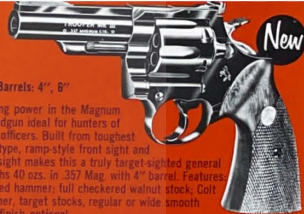

Trooper MK III
.357 Mag., .38 Spec. Barrels: 4", 6"

Tremendous penetrating power in the Magnum caliber makes this handgun ideal for hunters of big game or for police officers. Built from toughest steels, its quick draw type, ramp-style front sight and adjustable Accro rear sight makes this a truly target-sighted general purpose revolver. Weighs 40 ozs. in .357 Mag. with 4" barrel. Features: grooved trigger; serrated hammer; full checkered walnut stock; Colt Blue finish. Wide hammer, target stocks, regular or wide smooth trigger and/or nickel finish optional.