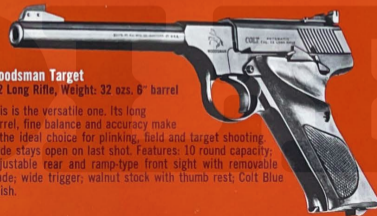

Woodsman Target
.22 Long Rifle, Weight: 32 ozs. 6" barrel

This is the versatile one. Its long barrel, fine balance and accuracy make it the ideal choice for plinking, field and target shooting. Slide stays open on last shot. Features: 10 round capacity; adjustable rear and ramp-type front sight with removable blade; wide trigger; walnut stock with thumb rest; Colt Blue finish.