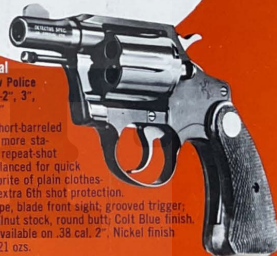

Detective Special

.38 Spec., .32 New Police
Barrels: .38 Spec.—2", 3",
.32 New Police—2"

Tough, all-steel short-barreled handgun delivers more stability for greater repeat-shot accuracy. Well balanced for quick sighting — a favorite of plain clothesmen. Offers that extra 6th shot protection. Features: fixed type, blade front sight; grooved trigger; full checkered walnut stock, round butt; Colt Blue finish. Hammer shroud available on .38 cal. 2". Nickel finish optional. Weight 21 ozs.