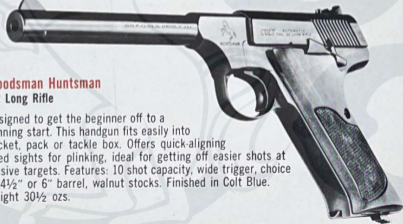

Woodsman Huntsman
.22 Long Rifle

Designed to get the beginner off to a winning start. This handgun fits easily into pocket, pack or tackle box. Offers quick-aligning fixed sights for plinking, ideal for getting off easier shots at elusive targets. Features: 10 shot capacity, wide trigger, choice of 4½" or 6" barrel, walnut stocks. Finished in Colt Blue. Weight 30½ ozs.