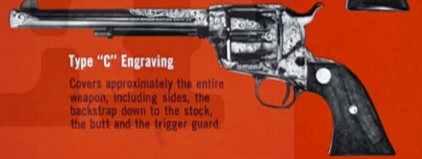

Custom Engraving

The masterful craft of handgun decoration is fortunately not a lost art at Colt's. The custom engraving done by Colt's master engravers enhances the value of any gun ... provides the perfect individualizing touch for presentation purposes. Designs furnished include choice of State or National seals, scrolls, hunting or other scenes such as famed "stagecoach holdup," with gold or silver inlays or plating, or enameled initials and emblems. Submit specifications to Colt's Products Service Department for a prompt estimate on custom engraving. Custom engraving prices available upon request after evaluation of purchaser's specifications.

Type "A" Engraving

Covers approximately one third of the barrel, portions of the cylinder, frame and sideplate.

Type "B" Engraving

Covers approximately two thirds of the barrel, portions of the cylinder and partial coverage of the frame and sideplate.

Type "C" Engraving

Covers approximately the entire weapon, including sides, the backstrap down to the stock, the butt and the trigger guard.

Engraving

The art of gold and silver inlaying not only decorates a gun but adds greatly to its intrinsic value as well. Available in scroll or floral designs, or in official seal designs, hunting scenes or other pictorial motifs. Submit your order to the Colt's Products Service Department. Your estimate will be mailed to you promptly.