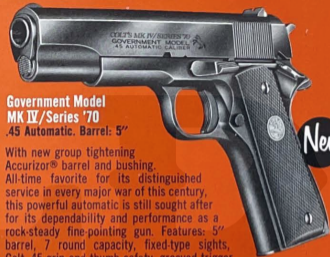

Government Model MK IV / Series '70

.45 Automatic. Barrel: 5"

With new group tightening Accurizer® barrel and bushing. All-time favorite for its distinguished service in every major war of this century, this powerful automatic is still sought after for its dependability and performance as a rock-steady fine-pointing gun. Features: 5" barrel, 7 round capacity, fixed-type sights, Colt .45 grip and thumb safety, grooved trigger, checkered Colt-wood stocks. Finished in Colt Blue. Nickel finish as option. Weight 39 ozs.

.22 Conversion Unit

Designed for economical target shooting with .22 Long Rifle ammunition, this quick-change unit is adaptable to the regular receiver assembly of the Colt Gold Cup National Match .45, Government .45 or Super .38 Automatic pistols. Parts are easily interchanged in minutes, making target practice possible at approximately one-seventh the cost of .45 caliber shooting. When ordering your conversion unit, be sure to specify caliber desired — .45 or Super .38.