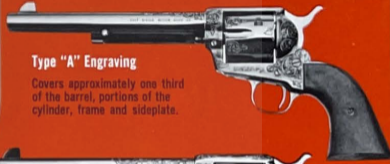

Single Action Army
.45 Colt, .357 Mag.
Barrels: 4¾", 5½", 7½"

A classic among American handguns, the Single Action Army has been termed "the gun that won the West." Designed for the U.S. Cavalry, it was later adopted by frontier lawmen where it was known as the "Peacemaker." Its superb balance, reassuring feel and failproof action are as evident today as they were then. Features black hard rubber stocks; blade front sight; Colt Blue finish, Colt's classic color case hardened frame. Nickel finish with walnut stocks optional. Weight 39 ozs.

New Frontier Single Action Army
.45 Colt, .357 Mag. Barrels: 5½", 7½"

Descendent of the famous "Frontier" of 1873, this new version possesses the same fine balance and reliable action as the original. Plus sight improvements for target shooting. Features: flat top frame, ramp front sight and adjustable rear sight; walnut grips; silver medallion; high polish royal blue finish. Weight 37 ozs.

Custom Engraving

The masterful craft of handgun decoration is fortunately not a lost art at Colt's. The custom engraving done by Colt's master engravers enhances the value of any gun ... provides the perfect individualizing touch for presentation purposes. Designs furnished include choice of State or National seals, scrolls, hunting or other scenes such as famed "stagecoach holdup," with gold or silver inlays or plating, or enameled initials and emblems. Submit specifications to Colt's Products Service Department for a prompt estimate on custom engraving. Custom engraving prices available upon request after evaluation of purchaser's specifications.

Type "A" Engraving

Covers approximately one third of the barrel, portions of the cylinder, frame and sideplate.

Type "B" Engraving

Covers approximately two thirds of the barrel, portions of the cylinder and partial coverage of the frame and sideplate.