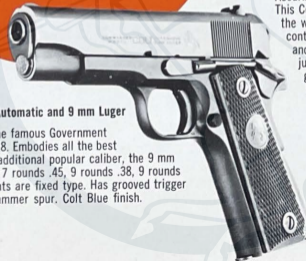

AUTOMATIC PISTOLS

The era of the automatic pistol, that compact handgun which uses recoil energy to extract, eject and feed a new round from a clip magazine, came about largely through the efforts and innovations of the old Colt Patent Arms Mfg. Co.

As pioneers in this design, Colt's produced the nation's first commercially successful automatics in 1900. Since then, Colt's has consistently manufactured more automatics than any other maker. The Army Ordnance Department adopted the famous Government Model .45 Automatic as its official sidearm in 1911. It is still so.

Today, the basic principles of the Colt .45 automatic are incorporated in Colt's complete family of automatics, from the hefty, newer military .45's to the sleek, modern target pistols in the Colt's Woodsman line.