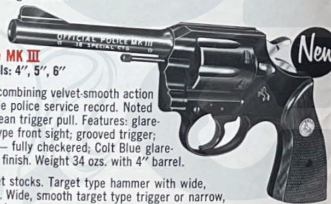

Official Police MK III
.38 Spec. Barrels: 4", 5", 6"

A rugged gun, combining velvet-smooth action with an enviable police service record. Noted for its crisp, clean trigger pull. Features: glare-proofed fixed type front sight; grooved trigger; walnut stocks — fully checkered; Colt Blue glare-proofed service finish. Weight 34 ozs. with 4" barrel.

OPTIONS: Target stocks. Target type hammer with wide, checkered spur. Wide, smooth target type trigger or narrow, smooth service type.