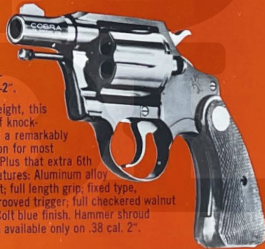

Contents:	Double Action Revolvers	3, 4, 5	Automatic Pistols	10, 11, 12, 13
	Single Action Revolvers	6, 7, 8	.22 Rifles	14
	Custom Engraving	9	Coltsman Junior Telescope Sight and Ballistics	15

AGENT

.38 Special, 2" Barrel.

A six-shot lightweight, close-quarters weapon with a heavy-weight punch. Small enough for concealment, big enough for fast handling and accuracy. Frame of drop-forged aluminum alloy. Overall length just 6 3/4", weight 14 ozs. Features: fixed type, ramp style sights; grooved trigger; full checkered walnut stocks, square butt; Colt blue finish. Hammer shroud available.

Cobra

.38 Spec.,
.32 New Police
Barrels: .38 Spec.—
2", 3", 4" .32 N.P.—2".

Rugged, yet lightweight, this gun packs plenty of knock-down power. Offers a remarkably smooth double-action for most accurate shooting. Plus that extra 6th shot protection. Features: Aluminum alloy frame; 15 oz. weight; full length grip; fixed type, blade front sight; grooved trigger; full checkered walnut stock, round butt; Colt blue finish. Hammer shroud and/or nickel finish available only on .38 cal. 2".