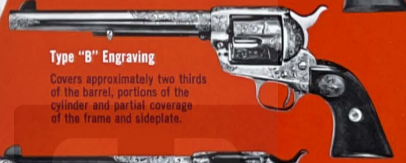

New Frontier Single Action Army
.45 Colt, .357 Mag. Barrels: 5½", 7½"

Descendent of the famous "Frontier" of 1873, this new version possesses the same fine balance and reliable action as the original. Plus sight improvements for target shooting. Features: flat top frame, ramp front sight and adjustable rear sight; walnut grips; silver medallion; high polish royal blue finish. Weight 37 ozs.

Custom Engraving

The masterful craft of handgun decoration is fortunately not a lost art at Colt's. The custom engraving done by Colt's master engravers enhances the value of any gun ... provides the perfect individualizing touch for presentation purposes. Designs furnished include choice of State or National seals, scrolls, hunting or other scenes such as famed "stagecoach holdup," with gold or silver inlays or plating, or enameled initials and emblems. Submit specifications to Colt's Products Service Department for a prompt estimate on custom engraving. Custom engraving prices available upon request after evaluation of purchaser's specifications.

Type "A" Engraving

Covers approximately one third of the barrel, portions of the cylinder, frame and sideplate.

Type "B" Engraving

Covers approximately two thirds of the barrel, portions of the cylinder and partial coverage of the frame and sideplate.