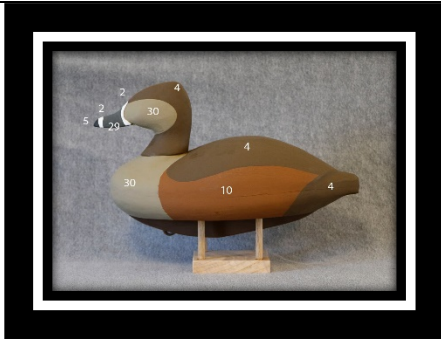

Dixie Decoys® , LLC

Parker Decoy Sample Paint Kits