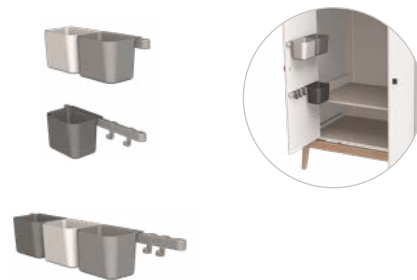

Organizers 3 pcs., 1 pc. long rack incl. 2 hooks

H: 12 cm W: 62 cm D: 12 cm

752020-72	Dusty grey
752020-77	Cappuccino

LEANDER MATTRESSES

Mattress for Classic™ cradle

Mattress

W: 49 cm L: 79 cm D: 5 cm

105081 Comfort 9m

Top mattress for Classic™ cradle

Top mattress

W: 48 cm L: 79 cm

404160-03 White

Mattress for Classic™ baby cot + baby-juniorbed

Mattress

W: 66 cm L: 116 cm

210811 Comfort +7
210812 Premium +7
210813 Organic +7

Mattress extension piece

W: 66 cm L: 30 cm

210851 Comf./Prem.
210853 Organic

Top mattress for Classic™ baby-junior bed

Top mattress for Classic™ baby cot

W: 65 cm L: 115 cm

214153 White

Top mattress til Classic™ junior bed

W: 65 cm L: 145 cm

404164-03 White

Mattress for Linea™ and Luna™ baby cot

Mattress

W: 60 cm L: 120 cm

700811 Comfort +7

Mattress

W: 70 cm L: 140 cm

700812 Comfort +7

Top mattress for Linea™ og Luna™ babyseng

Top mattress

W: 60 cm L: 120 cm

404163-03 White

Top mattress

W: 70 cm L: 140 cm

404165-03 White