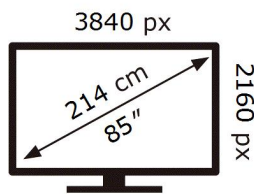

ENERG 

SAMSUNG

TQ85LS03DAU

167 kWh/1000h

ABCDEF **G**

328 kWh/1000h

2019/2013