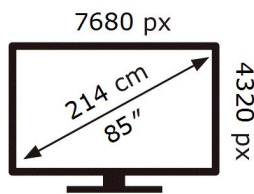

ENERG 

SAMSUNG

TQ85QN800DT

165 kWh/1000h

ABCDEF **G**

401 kWh/1000h

2019/2013