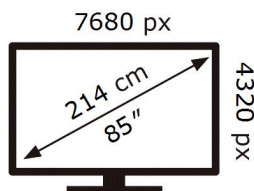

ENERG

SAMSUNG

TQ85QN900DT

164 kWh/1000h

ABCDEF **G**

438 kWh/1000h

2019/2013