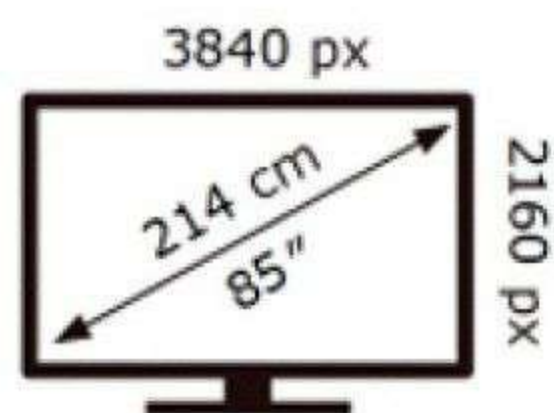

ENERG ⚡

SAMSUNG

TU85CU7105K

147 kWh/1000h

ABCDEF **G**

230 kWh/1000h

2019/2013