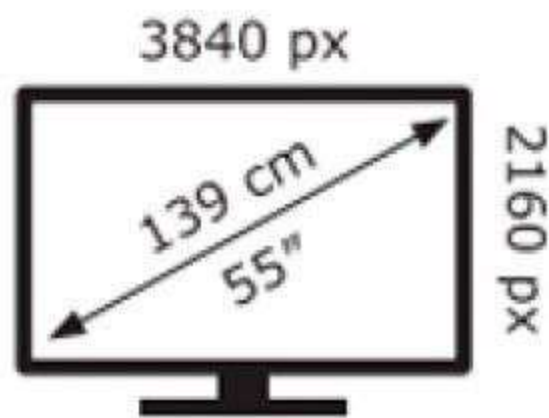

LG Electronics

OLED55B36LA

84 kWh/1000h

ABCDEF**G**

131 kWh/1000h

2019/2013