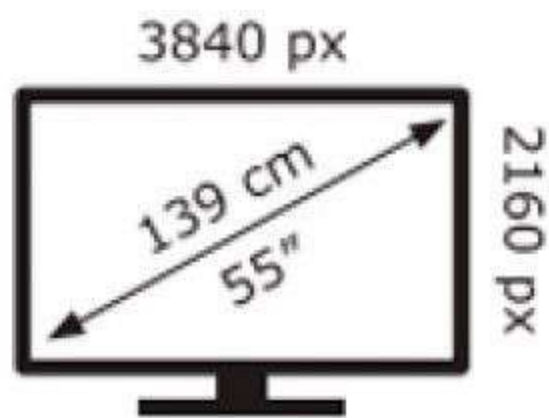

LG Electronics

OLED55C34LA

81 kWh/1000h

ABCDEF**G**

143 kWh/1000h

2019/2013