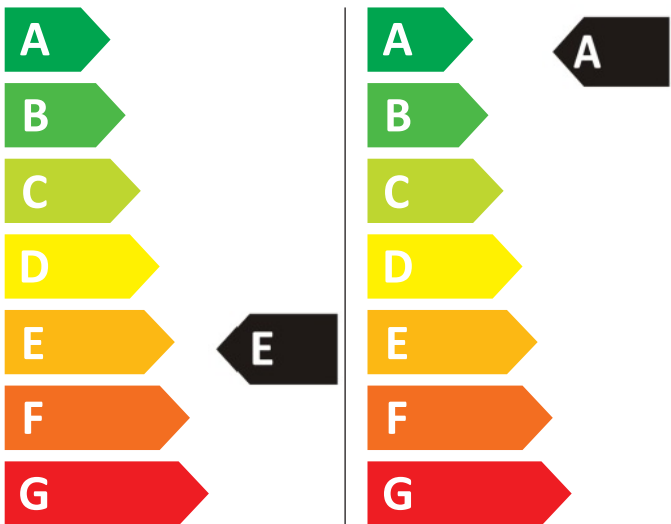

ENERG

HAIER

HWD100-BP14636N

365 kWh/100

51 kWh/100

6,0 kg

10,0kg

80 L