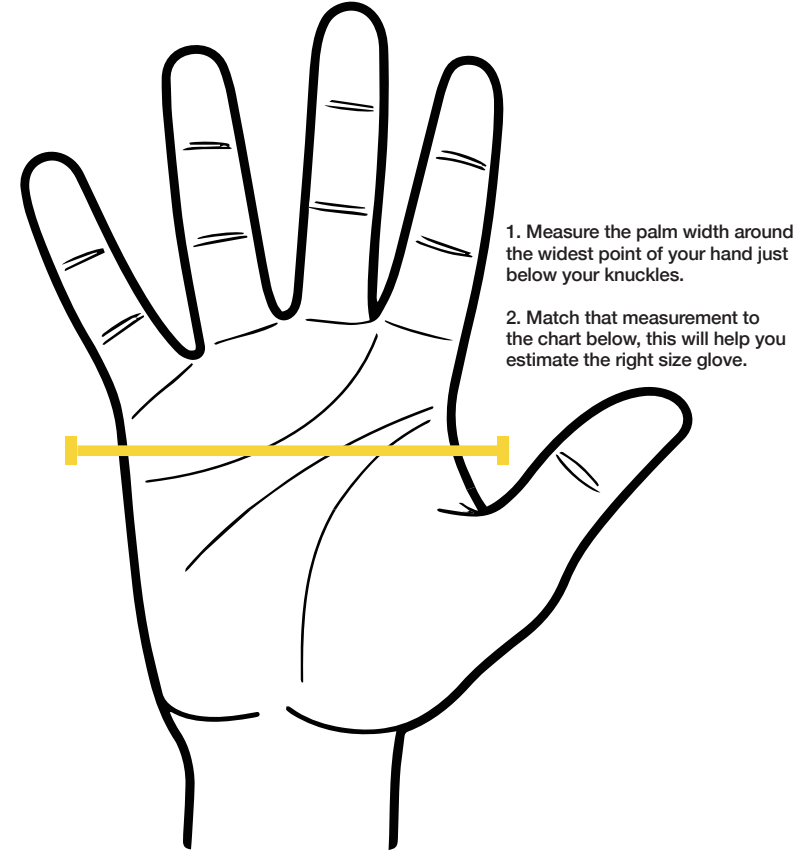

## JACKET & VESTS

SIZE	MEDIUM	LARGE	X-LARGE	XX-LARGE	XXX-LARGE	XXXX-LARGE
INCHES	25	26	27	29	31	33
CENTIMETRES	63.5	66.04	68.58	73.66	78.74	83.82

## GLOVES

SIZE	SMALL	MEDIUM	LARGE	X-LARGE	XX-LARGE	XXX-LARGE
INCHES	10.5	11.5	12	12.5	13	14
CENTIMETRES	26.67	29.21	30.48	31.75	33.02	35.56