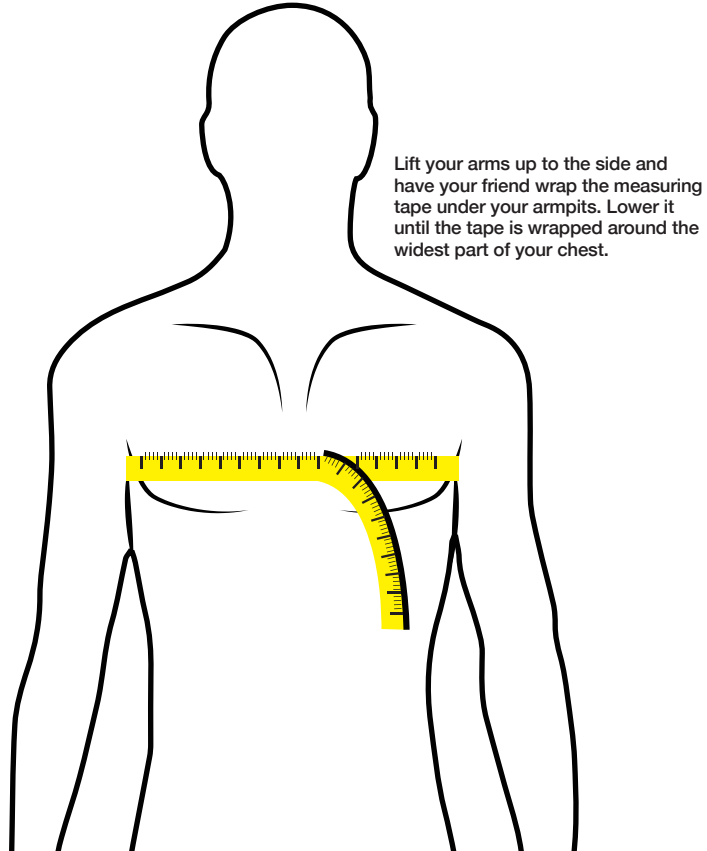

## JACKET & VESTS

SIZE	MEDIUM	LARGE	X-LARGE	XX-LARGE	XXX-LARGE	XXXX-LARGE
INCHES	25	26	27	29	31	33
CENTIMETRES	63.5	66.04	68.58	73.66	78.74	83.82

## GLOVES

SIZE	SMALL	MEDIUM	LARGE	X-LARGE	XX-LARGE	XXX-LARGE
INCHES	10.5	11.5	12	12.5	13	14
CENTIMETRES	26.67	29.21	30.48	31.75	33.02	35.56