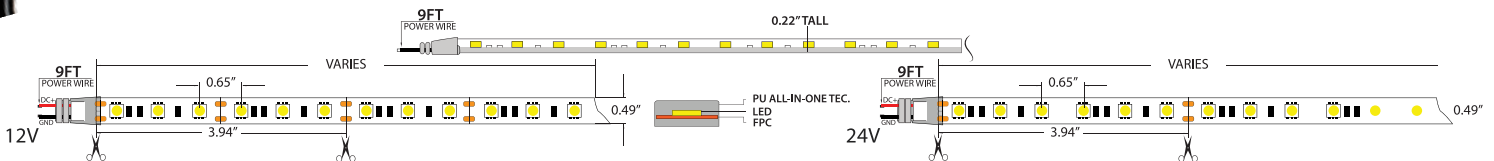

DIMENSIONS