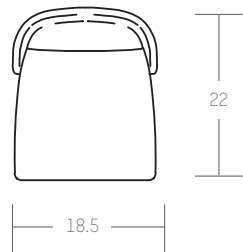

QUINTUS

SIENNA COUNTERSTOOL
S235-2