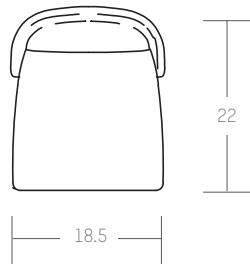

QUINTUS

SIENNA BARSTOOL

S235 -1

18.5W x 22D x 42H

Seat: 29H x 16.5D

Footrest: 10.5H

As Shown: Townsend Leather Rhapsody, Whiter Shade of Pale RH-9916

Venezia - Oak, Antique Brass

designed by elisa carlucci

QUINTUS

SIENA BARSTOOL
S235-1