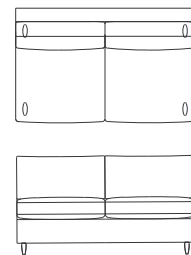

# QUINTUS

S435-1  
Chair  
39.5"W x 37"D x 33.5"H  
COM: 9 yds

S435-2  
Ottoman  
24"W x 18"D x 18.5"H  
COM: 2.5 yds

S535-1  
Sofa  
105.5"W x 40"D x 33.5"H  
COM: 22 yds

S835-1  
Armless Chair  
30"W x 38"D x 33.5"H  
COM: 6 yds

S835-2  
Armless Loveseat  
60"W x 38"D x 33.5"H  
COM: 12 yds

S835-3  
Armless Sofa  
90"W x 38"D x 33.5"H  
COM: 18 yds

S835-4  
LAF Loveseat  
67.75"W x 40"D x 33.5"H  
COM: 16 yds

S835-5  
LAF Sofa  
97.75"W x 40"D x 33.5"H  
COM: 20 yds

S835-6  
RAF Loveseat  
67.75"W x 40"D x 33.5"H  
COM: 16 yds

S835-7  
RAF Sofa  
97.75"W x 40"D x 33.5"H  
COM: 20 yds

S835-8  
Square Corner Unit  
38"W x 38"D x 33.5"H  
COM: 10 yds

S835-9  
LAF Loveseat w/ Return  
75.75"W x 40"D x 33.5"H  
COM: 18 yds