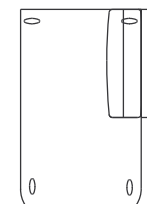

S835-6  
RAF Loveseat  
67.75"W x 40"D x 33.5"H  
COM: 16 yds

S835-7  
RAF Sofa  
97.75"W x 40"D x 33.5"H  
COM: 20 yds

S835-8  
Square Corner Unit  
38"W x 38"D x 33.5"H  
COM: 10 yds

S835-9  
LAF Loveseat w/ Return  
75.75"W x 40"D x 33.5"H  
COM: 18 yds

S835-10  
LAF Sofa w/ Return  
105.75"W x 40"D x 33.5"H  
COM: 24 yds

S835-11  
RAF Loveseat w/ Return  
75.75"W x 40"D x 33.5"H  
COM: 18 yds

S835-12  
RAF Sofa w/ Return  
105.5"W x 40"D x 33.5"H  
COM: 24 yds

S835-13  
LAF Chaise Lounge  
37.75"W x 68.5"D x 33.5"H  
COM: 12 yds

S835-14  
RAF Chaise Lounge  
37.75"W x 68.5"D x 33.5"H  
COM: 12 yds

S835-15  
LSF Chaise / Wedge  
38"W x 60"D x 33.5"H  
COM: 10 yds