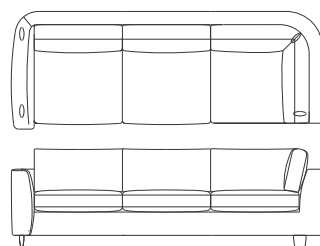

S835-2  
Armless Loveseat  
60"W x 38"D x 33.5"H  
COM: 12 yds

S835-3  
Armless Sofa  
90"W x 38"D x 33.5"H  
COM: 18 yds

S835-4  
LAF Loveseat  
67.75"W x 40"D x 33.5"H  
COM: 16 yds

S835-5  
LAF Sofa  
97.75"W x 40"D x 33.5"H  
COM: 20 yds

S835-6  
RAF Loveseat  
67.75"W x 40"D x 33.5"H  
COM: 16 yds

S835-7  
RAF Sofa  
97.75"W x 40"D x 33.5"H  
COM: 20 yds

S835-8  
Square Corner Unit  
38"W x 38"D x 33.5"H  
COM: 10 yds

S835-9  
LAF Loveseat w/ Return  
75.75"W x 40"D x 33.5"H  
COM: 18 yds

S835-10  
LAF Sofa w/ Return  
105.75"W x 40"D x 33.5"H  
COM: 24 yds

S835-11  
RAF Loveseat w/ Return  
75.75"W x 40"D x 33.5"H  
COM: 18 yds

S835-12  
RAF Sofa w/ Return  
105.5"W x 40"D x 33.5"H  
COM: 24 yds