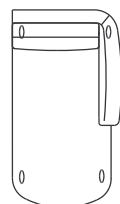

S835-10  
LAF Sofa w/ Return  
105.75"W x 40"D x 33.5"H  
COM: 24 yds

S835-11  
RAF Loveseat w/ Return  
75.75"W x 40"D x 33.5"H  
COM: 18 yds

S835-12  
RAF Sofa w/ Return  
105.5"W x 40"D x 33.5"H  
COM: 24 yds

S835-13  
LAF Chaise Lounge  
37.75"W x 68.5"D x 33.5"H  
COM: 12 yds

S835-14  
RAF Chaise Lounge  
37.75"W x 68.5"D x 33.5"H  
COM: 12 yds

S835-15  
LSF Chaise / Wedge  
38"W x 60"D x 33.5"H  
COM: 10 yds