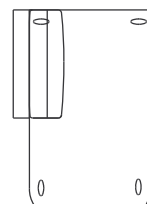

S835-15
LSF Chaise / Wedge
38"W x 60"D x 33.5"H
COM: 10 yds