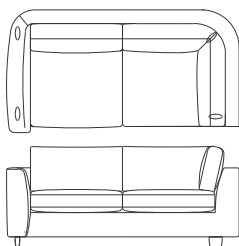

S835-2  
Armless Loveseat  
60"W x 38"D x 33.5"H  
COM: 12 yds

S835-3  
Armless Sofa  
90"W x 38"D x 33.5"H  
COM: 18 yds

S835-4  
LAF Loveseat  
67.75"W x 40"D x 33.5"H  
COM: 16 yds

S835-5  
LAF Sofa  
97.75"W x 40"D x 33.5"H  
COM: 20 yds

S835-6  
RAF Loveseat  
67.75"W x 40"D x 33.5"H  
COM: 16 yds

S835-7  
RAF Sofa  
97.75"W x 40"D x 33.5"H  
COM: 20 yds

S835-8  
Square Corner Unit  
38"W x 38"D x 33.5"H  
COM: 10 yds

S835-9  
LAF Loveseat w/ Return  
75.75"W x 40"D x 33.5"H  
COM: 18 yds

S835-10  
LAF Sofa w/ Return  
105.75"W x 40"D x 33.5"H  
COM: 24 yds

S835-11  
RAF Loveseat w/ Return  
75.75"W x 40"D x 33.5"H  
COM: 18 yds

S835-12  
RAF Sofa w/ Return  
105.5"W x 40"D x 33.5"H  
COM: 24 yds