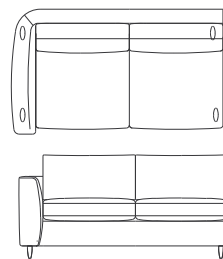

# QUINTUS

S435-1  
Chair  
39.5"W x 37"D x 33.5"H  
COM: 9 yds

S435-2  
Ottoman  
24"W x 18"D x 18.5"H  
COM: 2.5 yds

S535-1  
Sofa  
105.5"W x 40"D x 33.5"H  
COM: 22 yds

S835-1  
Armless Chair  
30"W x 38"D x 33.5"H  
COM: 6 yds

S835-2  
Armless Loveseat  
60"W x 38"D x 33.5"H  
COM: 12 yds

S835-3  
Armless Sofa  
90"W x 38"D x 33.5"H  
COM: 18 yds

S835-4  
LAF Loveseat  
67.75"W x 40"D x 33.5"H  
COM: 16 yds

S835-5  
LAF Sofa  
97.75"W x 40"D x 33.5"H  
COM: 20 yds

S835-6  
RAF Loveseat  
67.75"W x 40"D x 33.5"H  
COM: 16 yds

S835-7  
RAF Sofa  
97.75"W x 40"D x 33.5"H  
COM: 20 yds

S835-8  
Square Corner Unit  
38"W x 38"D x 33.5"H  
COM: 10 yds

S835-9  
LAF Loveseat w/ Return  
75.75"W x 40"D x 33.5"H  
COM: 18 yds

S835-10  
LAF Sofa w/ Return  
105.75"W x 40"D x 33.5"H  
COM: 24 yds

S835-11  
RAF Loveseat w/ Return  
75.75"W x 40"D x 33.5"H  
COM: 18 yds

S835-12  
RAF Sofa w/ Return  
105.5"W x 40"D x 33.5"H  
COM: 24 yds