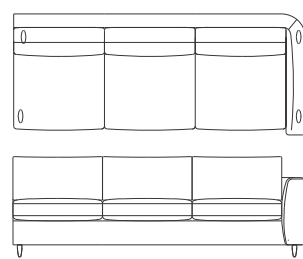

# QUINTUS

S435-1  
Chair  
39.5"W x 37"D x 33.5"H  
COM: 9 yds

S435-2  
Ottoman  
24"W x 18"D x 18.5"H  
COM: 2.5 yds

S535-1  
Sofa  
105.5"W x 40"D x 33.5"H  
COM: 22 yds

S835-1  
Armless Chair  
30"W x 38"D x 33.5"H  
COM: 6 yds

S835-2  
Armless Loveseat  
60"W x 38"D x 33.5"H  
COM: 12 yds

S835-3  
Armless Sofa  
90"W x 38"D x 33.5"H  
COM: 18 yds

S835-4  
LAF Loveseat  
67.75"W x 40"D x 33.5"H  
COM: 16 yds

S835-5  
LAF Sofa  
97.75"W x 40"D x 33.5"H  
COM: 20 yds

S835-6  
RAF Loveseat  
67.75"W x 40"D x 33.5"H  
COM: 16 yds

S835-7  
RAF Sofa  
97.75"W x 40"D x 33.5"H  
COM: 20 yds

S835-8  
Square Corner Unit  
38"W x 38"D x 33.5"H  
COM: 10 yds

S835-9  
LAF Loveseat w/ Return  
75.75"W x 40"D x 33.5"H  
COM: 18 yds

S835-10  
LAF Sofa w/ Return  
105.75"W x 40"D x 33.5"H  
COM: 24 yds

S835-11  
RAF Loveseat w/ Return  
75.75"W x 40"D x 33.5"H  
COM: 18 yds

S835-12  
RAF Sofa w/ Return  
105.5"W x 40"D x 33.5"H  
COM: 24 yds