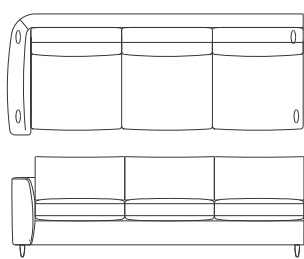

# QUINTUS

S435-1  
Chair  
39.5"W x 37"D x 33.5"H  
COM: 9 yds

S435-2  
Ottoman  
24"W x 18"D x 18.5"H  
COM: 2.5 yds

S535-1  
Sofa  
105.5"W x 40"D x 33.5"H  
COM: 22 yds

S835-1  
Armless Chair  
30"W x 38"D x 33.5"H  
COM: 6 yds

S835-2  
Armless Loveseat  
60"W x 38"D x 33.5"H  
COM: 12 yds

S835-3  
Armless Sofa  
90"W x 38"D x 33.5"H  
COM: 18 yds

S835-4  
LAF Loveseat  
67.75"W x 40"D x 33.5"H  
COM: 16 yds

S835-5  
LAF Sofa  
97.75"W x 40"D x 33.5"H  
COM: 20 yds

S835-6  
RAF Loveseat  
67.75"W x 40"D x 33.5"H  
COM: 16 yds

S835-7  
RAF Sofa  
97.75"W x 40"D x 33.5"H  
COM: 20 yds

S835-8  
Square Corner Unit  
38"W x 38"D x 33.5"H  
COM: 10 yds

S835-9  
LAF Loveseat w/ Return  
75.75"W x 40"D x 33.5"H  
COM: 18 yds