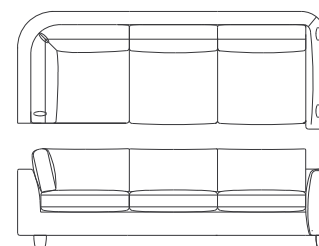

S835-2  
Armless Loveseat  
60"W x 38"D x 33.5"H  
COM: 12 yds

S835-3  
Armless Sofa  
90"W x 38"D x 33.5"H  
COM: 18 yds

S835-4  
LAF Loveseat  
67.75"W x 40"D x 33.5"H  
COM: 16 yds

S835-5  
LAF Sofa  
97.75"W x 40"D x 33.5"H  
COM: 20 yds

S835-6  
RAF Loveseat  
67.75"W x 40"D x 33.5"H  
COM: 16 yds

S835-7  
RAF Sofa  
97.75"W x 40"D x 33.5"H  
COM: 20 yds

S835-8  
Square Corner Unit  
38"W x 38"D x 33.5"H  
COM: 10 yds

S835-9  
LAF Loveseat w/ Return  
75.75"W x 40"D x 33.5"H  
COM: 18 yds

S835-10  
LAF Sofa w/ Return  
105.75"W x 40"D x 33.5"H  
COM: 24 yds

S835-11  
RAF Loveseat w/ Return  
75.75"W x 40"D x 33.5"H  
COM: 18 yds

S835-12  
RAF Sofa w/ Return  
105.5"W x 40"D x 33.5"H  
COM: 24 yds