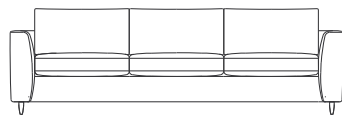

# QUINTUS

S435-1  
Chair  
39.5"W x 37"D x 33.5"H  
COM: 9 yds

S435-2  
Ottoman  
24"W x 18"D x 18.5"H  
COM: 2.5 yds

S535-1  
Sofa  
105.5"W x 40"D x 33.5"H  
COM: 22 yds

S835-1  
Armless Chair  
30"W x 38"D x 33.5"H  
COM: 6 yds

S835-2  
Armless Loveseat  
60"W x 38"D x 33.5"H  
COM: 12 yds

S835-3  
Armless Sofa  
90"W x 38"D x 33.5"H  
COM: 18 yds

S835-4  
LAF Loveseat  
67.75"W x 40"D x 33.5"H  
COM: 16 yds

S835-5  
LAF Sofa  
97.75"W x 40"D x 33.5"H  
COM: 20 yds

S835-6  
RAF Loveseat  
67.75"W x 40"D x 33.5"H  
COM: 16 yds

S835-7  
RAF Sofa  
97.75"W x 40"D x 33.5"H  
COM: 20 yds

S835-8  
Square Corner Unit  
38"W x 38"D x 33.5"H  
COM: 10 yds

S835-9  
LAF Loveseat w/ Return  
75.75"W x 40"D x 33.5"H  
COM: 18 yds