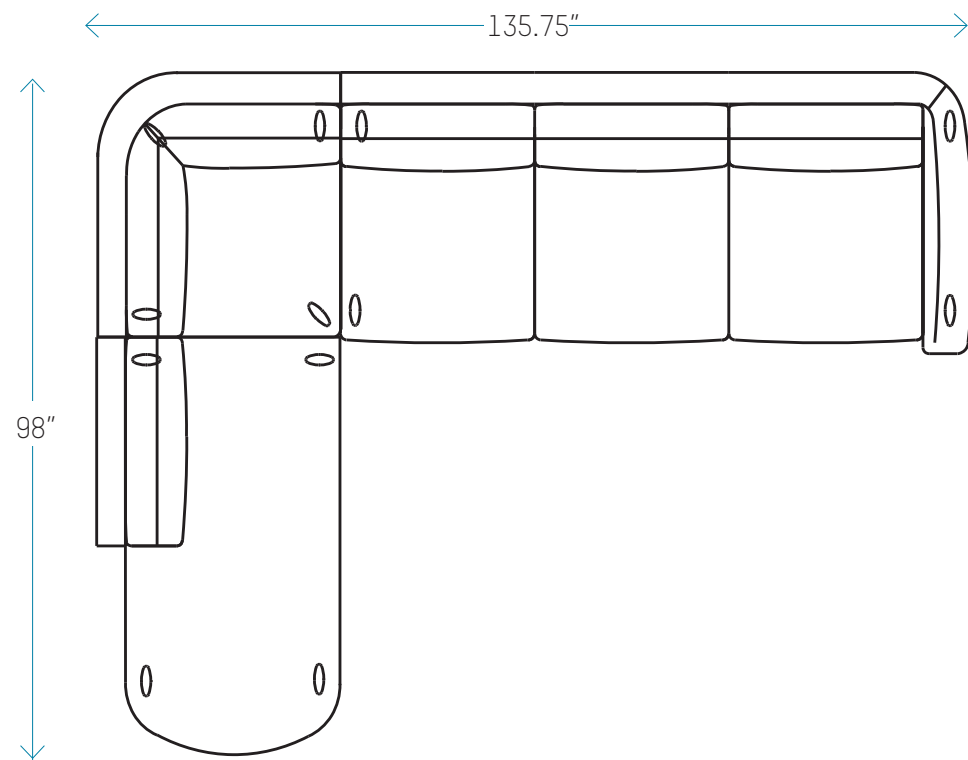

- [1] S835-15 - LSF Chaise w/ Wedge
- [1] S835-8 - Corner Unit
- [1] S835-7 - RAF Sofa

UMA

SECTIONAL SERIES

Designed by Elisa Carlucci

QUINTUS

SUMMER 2019 INTRODUCTIONS