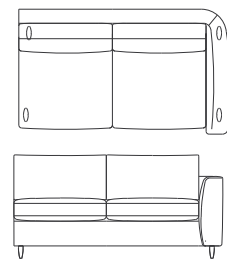

# QUINTUS

S435-1  
Chair  
39.5"W x 37"D x 33.5"H  
COM: 9 yds

S435-2  
Ottoman  
24"W x 18"D x 18.5"H  
COM: 2.5 yds

S535-1  
Sofa  
105.5"W x 40"D x 33.5"H  
COM: 22 yds

S835-1  
Armless Chair  
30"W x 38"D x 33.5"H  
COM: 6 yds

S835-2  
Armless Loveseat  
60"W x 38"D x 33.5"H  
COM: 12 yds

S835-3  
Armless Sofa  
90"W x 38"D x 33.5"H  
COM: 18 yds

S835-4  
LAF Loveseat  
67.75"W x 40"D x 33.5"H  
COM: 16 yds

S835-5  
LAF Sofa  
97.75"W x 40"D x 33.5"H  
COM: 20 yds

S835-6  
RAF Loveseat  
67.75"W x 40"D x 33.5"H  
COM: 16 yds

S835-7  
RAF Sofa  
97.75"W x 40"D x 33.5"H  
COM: 20 yds

S835-8  
Square Corner Unit  
38"W x 38"D x 33.5"H  
COM: 10 yds

S835-9  
LAF Loveseat w/ Return  
75.75"W x 40"D x 33.5"H  
COM: 18 yds

S835-10  
LAF Sofa w/ Return  
105.75"W x 40"D x 33.5"H  
COM: 24 yds

S835-11  
RAF Loveseat w/ Return  
75.75"W x 40"D x 33.5"H  
COM: 18 yds

S835-12  
RAF Sofa w/ Return  
105.5"W x 40"D x 33.5"H  
COM: 24 yds