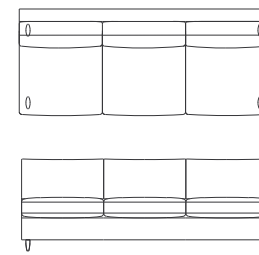

# QUINTUS

S435-1  
Chair  
39.5"W x 37"D x 33.5"H  
COM: 9 yds

S435-2  
Ottoman  
24"W x 18"D x 18.5"H  
COM: 2.5 yds

S535-1  
Sofa  
105.5"W x 40"D x 33.5"H  
COM: 22 yds

S835-1  
Armless Chair  
30"W x 38"D x 33.5"H  
COM: 6 yds

S835-2  
Armless Loveseat  
60"W x 38"D x 33.5"H  
COM: 12 yds

S835-3  
Armless Sofa  
90"W x 38"D x 33.5"H  
COM: 18 yds

S835-4  
LAF Loveseat  
67.75"W x 40"D x 33.5"H  
COM: 16 yds

S835-5  
LAF Sofa  
97.75"W x 40"D x 33.5"H  
COM: 20 yds

S835-6  
RAF Loveseat  
67.75"W x 40"D x 33.5"H  
COM: 16 yds

S835-7  
RAF Sofa  
97.75"W x 40"D x 33.5"H  
COM: 20 yds

S835-8  
Square Corner Unit  
38"W x 38"D x 33.5"H  
COM: 10 yds

S835-9  
LAF Loveseat w/ Return  
75.75"W x 40"D x 33.5"H  
COM: 18 yds