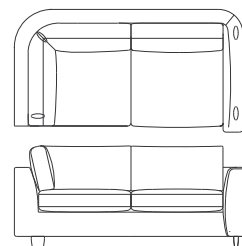

S835-2  
Armless Loveseat  
60"W x 38"D x 33.5"H  
COM: 12 yds

S835-3  
Armless Sofa  
90"W x 38"D x 33.5"H  
COM: 18 yds

S835-4  
LAF Loveseat  
67.75"W x 40"D x 33.5"H  
COM: 16 yds

S835-5  
LAF Sofa  
97.75"W x 40"D x 33.5"H  
COM: 20 yds

S835-6  
RAF Loveseat  
67.75"W x 40"D x 33.5"H  
COM: 16 yds

S835-7  
RAF Sofa  
97.75"W x 40"D x 33.5"H  
COM: 20 yds

S835-8  
Square Corner Unit  
38"W x 38"D x 33.5"H  
COM: 10 yds

S835-9  
LAF Loveseat w/ Return  
75.75"W x 40"D x 33.5"H  
COM: 18 yds

S835-10  
LAF Sofa w/ Return  
105.75"W x 40"D x 33.5"H  
COM: 24 yds

S835-11  
RAF Loveseat w/ Return  
75.75"W x 40"D x 33.5"H  
COM: 18 yds

S835-12  
RAF Sofa w/ Return  
105.5"W x 40"D x 33.5"H  
COM: 24 yds

S835-13  
LAF Chaise Lounge  
37.75"W x 68.5"D x 33.5"H  
COM: 12 yds

S835-14  
RAF Chaise Lounge  
37.75"W x 68.5"D x 33.5"H  
COM: 12 yds

S835-15  
LSF Chaise / Wedge  
38"W x 60"D x 33.5"H  
COM: 10 yds