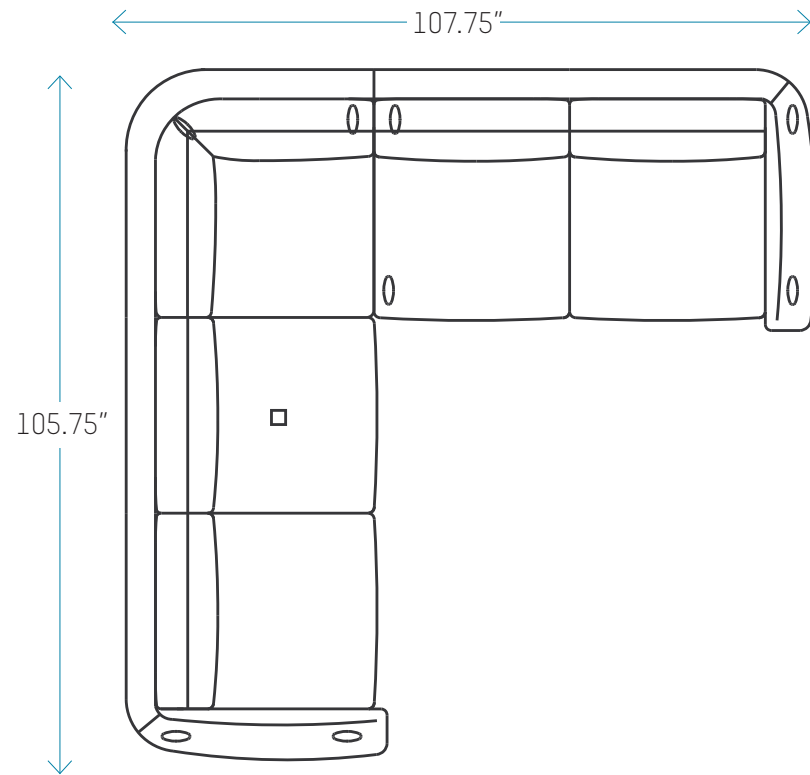

- [1] S835-4 - LAF Sofa w/ Return
- [1] S835-6 - RAF Loveseat