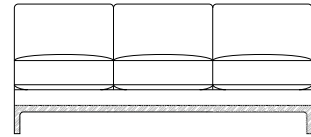

Bottom: LAF Chaise w/ Wedge, Corner Unit, RAF Sofa, 94" x 94"

designed by elisa carlucci

COMMON DIMENSIONS:
 Seat Depth: 24" // Seat Height: 20" // Arm Height: 22"

OTTOMAN

○ S326-1
 Ottoman
 Overall: 20"W x 20"D x 18"H

LOUNGE CHAIR

○ S427-1
 Lounge Chair
 Overall: 32.5"W x 31.75"D x 32.5"H
 Inner Width: 25"
 COM: 7 yds

SOFA

○ S526-1
 Sofa
 Overall: 88"W x 38"D x 32.5"H
 Inner Width: 75"
 COM: 18 yds

ARMLESS FRAMES

○ S826-1
 Armless Chair
 Overall: 25"W x 38"D x 32.5"H
 Inner Width: 25"
 COM: 6 yds

○ S826-2
 Armless Loveseat
 Overall: 50"W x 38"D x 32.5"H
 Inner Width: 50"
 COM: 10 yds

○ S826-3
 Armless Sofa
 Overall: 75"W x 38"D x 32.5"H
 Inner Width: 75"
 COM: 14 yds

ONE ARM FRAMES

○ S826-4
 LAF Loveseat
 Overall: 56"W x 38"D x 32.5"H
 Inner Width: 50"
 COM: 12 yds

COMMON DIMENSIONS:

Seat Depth: 24" // Seat Height: 20" // Arm Height: 22"

CORNER UNIT

- S826-8
Corner Unit
Overall: 38"W x 38"D x 32.5"H
Inner Width: 24"
COM: 8 yds

RETURN FRAMES

- S826-9 LAF
Loveseat w/ Return
Overall: 69"W x 38"D x 32.5"H
Inner Width: 50"
COM: 16 yds