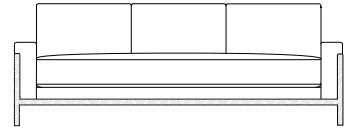

Bottom: LAF Chaise w/ Wedge, Corner Unit, RAF Sofa, 94" x 94"

designed by elisa carlucci

COMMON DIMENSIONS:
 Seat Depth: 24" // Seat Height: 20" // Arm Height: 22"

OTTOMAN

○ S326-1
 Ottoman
 Overall: 20"W x 20"D x 18"H

LOUNGE CHAIR

○ S427-1
 Lounge Chair
 Overall: 32.5"W x 31.75"D x 32.5"H
 Inner Width: 25"
 COM: 7 yds

SOFA

○ S526-1
 Sofa
 Overall: 88"W x 38"D x 32.5"H
 Inner Width: 75"
 COM: 18 yds

ARMLESS FRAMES

○ S826-1
 Armless Chair
 Overall: 25"W x 38"D x 32.5"H
 Inner Width: 25"
 COM: 6 yds

○ S826-2
 Armless Loveseat
 Overall: 50"W x 38"D x 32.5"H
 Inner Width: 50"
 COM: 10 yds

○ S826-3
 Armless Sofa
 Overall: 75"W x 38"D x 32.5"H
 Inner Width: 75"
 COM: 14 yds

ONE ARM FRAMES

○ S826-4
 LAF Loveseat
 Overall: 56"W x 38"D x 32.5"H
 Inner Width: 50"
 COM: 12 yds

COMMON DIMENSIONS:

Seat Depth: 24" // Seat Height: 20" // Arm Height: 22"

CORNER UNIT

- S826-8
Corner Unit
Overall: 38"W x 38"D x 32.5"H
Inner Width: 24"
COM: 8 yds

RETURN FRAMES

- S826-9 LAF
Loveseat w/ Return
Overall: 69"W x 38"D x 32.5"H
Inner Width: 50"
COM: 16 yds