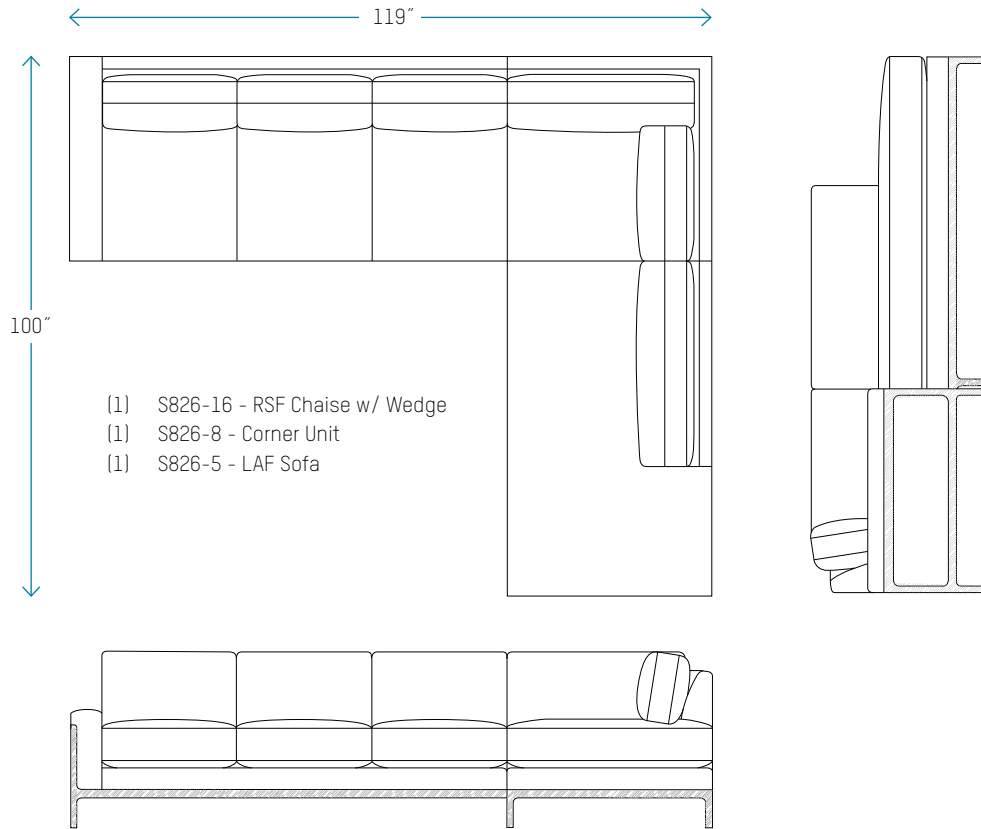

COMMON DIMENSIONS:

Seat Depth: 24" // Seat Height: 20" // Arm Height: 22"

CORNER UNIT

- S826-8
Corner Unit
Overall: 38"W x 38"D x 32.5"H
Inner Width: 24"
COM: 8 yds

RETURN FRAMES

- S826-9 LAF
Loveseat w/ Return
Overall: 69"W x 38"D x 32.5"H
Inner Width: 50"
COM: 16 yds

CHAISE LOUNGE

- S826-13
LAF Chaise Return
Overall: 31"W x 62"D x 32.5"H
Inner Width: 25"
Inner Depth: 48"D
COM: 11 yds

- S826-14
RAF Chaise Return
Overall: 31"W x 62"D x 32.5"H
Inner Width: 25"
Inner Depth: 48"D
COM: 11 yds

- S826-15
LSF Chaise w/ Wedge
Overall: 38"W x 62"D x 29"H
Inner Width: 32"
Inner Depth: 62"D
COM: 10 yds

- S826-16
RSF Chaise w/ Wedge
Overall: 38"W x 62"D x 29"H
Inner Width: 32"
Inner Depth: 62"D
COM: 10 yds

COMMON DIMENSIONS:
Seat Depth: 24" // Seat Height: 20" // Arm Height: 22"

CONFIGURATION ONE

4

CONFIGURATION TWO

COMMON DIMENSIONS:
Seat Depth: 24" // Seat Height: 20" // Arm Height: 22"

CONFIGURATION THREE