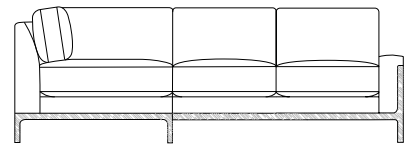

○ S826-5
 LAF Sofa
 Overall: 81"W x 38"D x 32.5"H
 Inner Width: 75"
 COM: 16 yds

○ S826-6
 RAF Loveseat
 Overall: 56"W x 38"D x 32.5"H
 Inner Width: 50"
 COM: 12 yds

○ S826-7
 RAF Sofa
 Overall: 81"W x 38"D x 32.5"H
 Inner Width: 75"
 COM: 16 yds

COMMON DIMENSIONS:

Seat Depth: 24" // Seat Height: 20" // Arm Height: 22"

CORNER UNIT

- S826-8
Corner Unit
Overall: 38"W x 38"D x 32.5"H
Inner Width: 24"
COM: 8 yds

RETURN FRAMES

- S826-9 LAF
Loveseat w/ Return
Overall: 69"W x 38"D x 32.5"H
Inner Width: 50"
COM: 16 yds

- S826-10
LAF Sofa w/ Return
Overall: 94"W x 38"D x 32.5"H
Inner Width: 75"
COM: 21 yds

- S826-11
RAF Loveseat w/ Return
Overall: 69"W x 38"D x 32.5"H
Inner Width: 50"
COM: 16 yds

- S826-12
RAF Sofa w/ Return
Overall: 94"W x 38"D x 32.5"H
Inner Width: 75"
COM: 21 yds

CHAISE LOUNGE

- S826-13
LAF Chaise Return
Overall: 31"W x 62"D x 32.5"H
Inner Width: 25"
Inner Depth: 48"D
COM: 11 yds

- S826-14
RAF Chaise Return
Overall: 31"W x 62"D x 32.5"H
Inner Width: 25"
Inner Depth: 48"D
COM: 11 yds