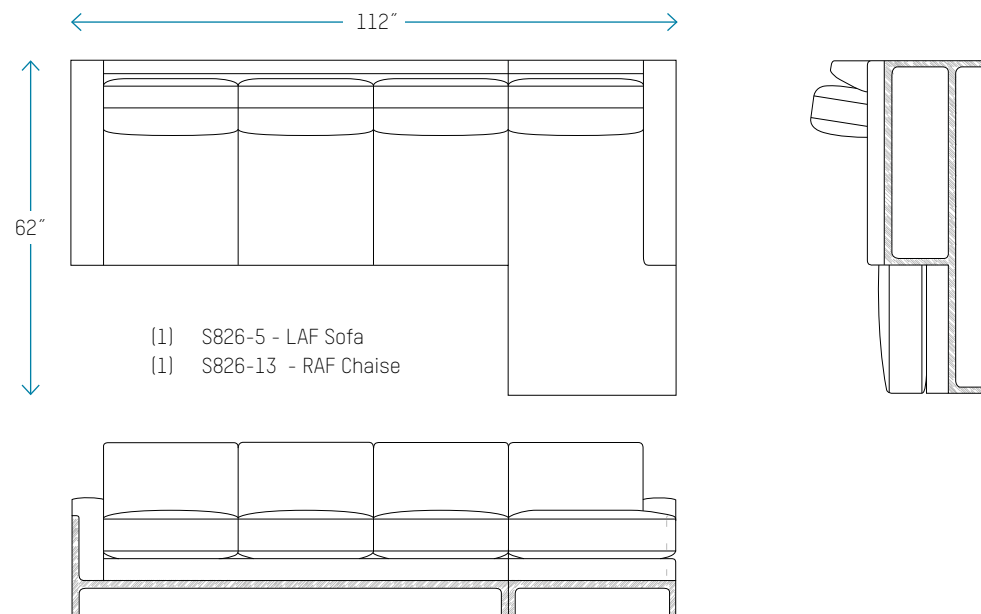

COMMON DIMENSIONS:

Seat Depth: 24" // Seat Height: 20" // Arm Height: 22"

CORNER UNIT

- S826-8
Corner Unit
Overall: 38"W x 38"D x 32.5"H
Inner Width: 24"
COM: 8 yds

RETURN FRAMES

- S826-9 LAF
Loveseat w/ Return
Overall: 69"W x 38"D x 32.5"H
Inner Width: 50"
COM: 16 yds

CHAISE LOUNGE

- S826-13
LAF Chaise Return
Overall: 31"W x 62"D x 32.5"H
Inner Width: 25"
Inner Depth: 48"D
COM: 11 yds

- S826-14
RAF Chaise Return
Overall: 31"W x 62"D x 32.5"H
Inner Width: 25"
Inner Depth: 48"D
COM: 11 yds

- S826-15
LSF Chaise w/ Wedge
Overall: 38"W x 62"D x 29"H
Inner Width: 32"
Inner Depth: 62"D
COM: 10 yds

- S826-16
RSF Chaise w/ Wedge
Overall: 38"W x 62"D x 29"H
Inner Width: 32"
Inner Depth: 62"D
COM: 10 yds

COMMON DIMENSIONS:
Seat Depth: 24" // Seat Height: 20" // Arm Height: 22"

CONFIGURATION ONE

4

CONFIGURATION TWO

COMMON DIMENSIONS:
Seat Depth: 24" // Seat Height: 20" // Arm Height: 22"

CONFIGURATION THREE