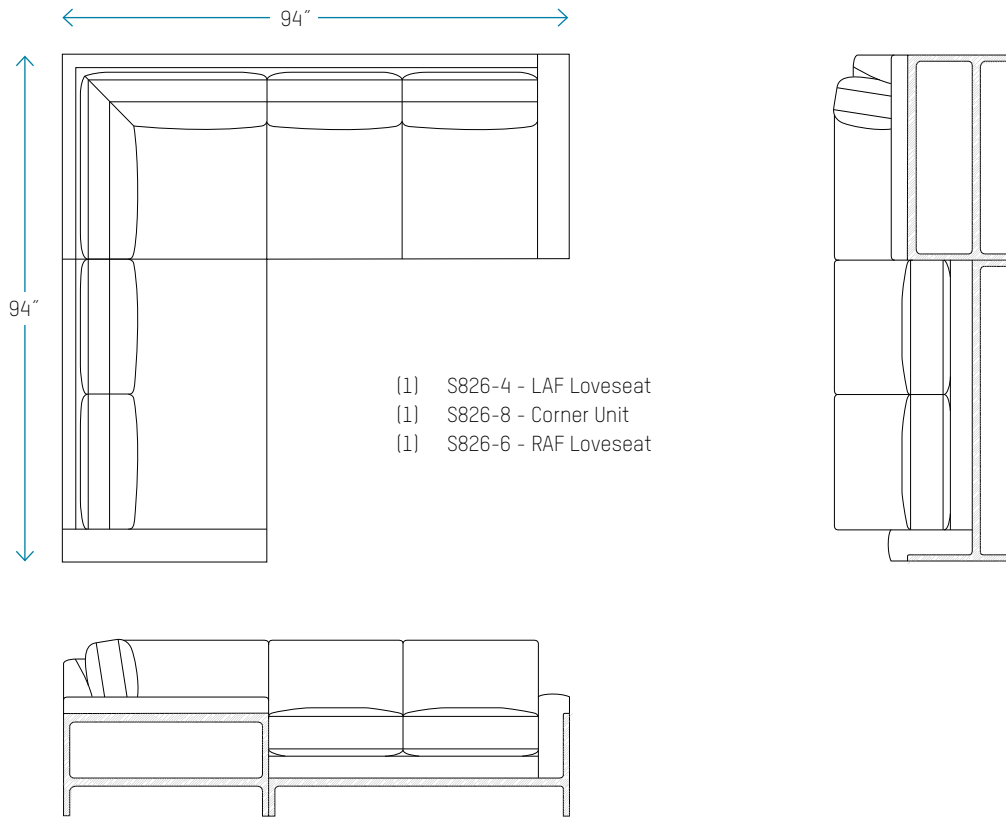

COMMON DIMENSIONS:

Seat Depth: 24" // Seat Height: 20" // Arm Height: 22"

CORNER UNIT

- S826-8
Corner Unit
Overall: 38"W x 38"D x 32.5"H
Inner Width: 24"
COM: 8 yds

RETURN FRAMES

- S826-9 LAF
Loveseat w/ Return
Overall: 69"W x 38"D x 32.5"H
Inner Width: 50"
COM: 16 yds

- S826-15
LSF Chaise w/ Wedge
Overall: 38"W x 62"D x 29"H
Inner Width: 32"
Inner Depth: 62"D
COM: 10 yds

- S826-16
RSF Chaise w/ Wedge
Overall: 38"W x 62"D x 29"H
Inner Width: 32"
Inner Depth: 62"D
COM: 10 yds

COMMON DIMENSIONS:
Seat Depth: 24" // Seat Height: 20" // Arm Height: 22"

CONFIGURATION ONE

4

CONFIGURATION TWO

COMMON DIMENSIONS:
Seat Depth: 24" // Seat Height: 20" // Arm Height: 22"

CONFIGURATION THREE

TRISTA SECTIONAL LAYOUT Use this space to sketch / configure your Trista Sectional layout to scale.