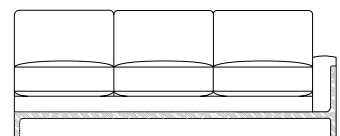

LOUNGE CHAIR

○ S427-1
 Lounge Chair
 Overall: 32.5"W x 31.75"D x 32.5"H
 Inner Width: 25"
 COM: 7 yds

SOFA

○ S526-1
 Sofa
 Overall: 88"W x 38"D x 32.5"H
 Inner Width: 75"
 COM: 18 yds

ARMLESS FRAMES

○ S826-1
 Armless Chair
 Overall: 25"W x 38"D x 32.5"H
 Inner Width: 25"
 COM: 6 yds

○ S826-2
 Armless Loveseat
 Overall: 50"W x 38"D x 32.5"H
 Inner Width: 50"
 COM: 10 yds

○ S826-3
 Armless Sofa
 Overall: 75"W x 38"D x 32.5"H
 Inner Width: 75"
 COM: 14 yds

ONE ARM FRAMES

○ S826-4
 LAF Loveseat
 Overall: 56"W x 38"D x 32.5"H
 Inner Width: 50"
 COM: 12 yds

○ S826-5
 LAF Sofa
 Overall: 81"W x 38"D x 32.5"H
 Inner Width: 75"
 COM: 16 yds

○ S826-6
 RAF Loveseat
 Overall: 56"W x 38"D x 32.5"H
 Inner Width: 50"
 COM: 12 yds

○ S826-7
 RAF Sofa
 Overall: 81"W x 38"D x 32.5"H
 Inner Width: 75"
 COM: 16 yds

COMMON DIMENSIONS:

Seat Depth: 24" // Seat Height: 20" // Arm Height: 22"

CORNER UNIT

- S826-8
Corner Unit
Overall: 38"W x 38"D x 32.5"H
Inner Width: 24"
COM: 8 yds

RETURN FRAMES

- S826-9 LAF
Loveseat w/ Return
Overall: 69"W x 38"D x 32.5"H
Inner Width: 50"
COM: 16 yds