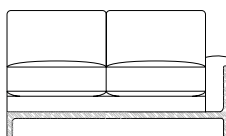

LOUNGE CHAIR

○ S427-1
 Lounge Chair
 Overall: 32.5"W x 31.75"D x 32.5"H
 Inner Width: 25"
 COM: 7 yds

SOFA

○ S526-1
 Sofa
 Overall: 88"W x 38"D x 32.5"H
 Inner Width: 75"
 COM: 18 yds

ARMLESS FRAMES

○ S826-1
 Armless Chair
 Overall: 25"W x 38"D x 32.5"H
 Inner Width: 25"
 COM: 6 yds

○ S826-2
 Armless Loveseat
 Overall: 50"W x 38"D x 32.5"H
 Inner Width: 50"
 COM: 10 yds

○ S826-3
 Armless Sofa
 Overall: 75"W x 38"D x 32.5"H
 Inner Width: 75"
 COM: 14 yds

ONE ARM FRAMES

○ S826-4
 LAF Loveseat
 Overall: 56"W x 38"D x 32.5"H
 Inner Width: 50"
 COM: 12 yds

○ S826-5
 LAF Sofa
 Overall: 81"W x 38"D x 32.5"H
 Inner Width: 75"
 COM: 16 yds

○ S826-6
 RAF Loveseat
 Overall: 56"W x 38"D x 32.5"H
 Inner Width: 50"
 COM: 12 yds

○ S826-7
 RAF Sofa
 Overall: 81"W x 38"D x 32.5"H
 Inner Width: 75"
 COM: 16 yds

COMMON DIMENSIONS:

Seat Depth: 24" // Seat Height: 20" // Arm Height: 22"

CORNER UNIT

- S826-8
Corner Unit
Overall: 38"W x 38"D x 32.5"H
Inner Width: 24"
COM: 8 yds

RETURN FRAMES

- S826-9 LAF
Loveseat w/ Return
Overall: 69"W x 38"D x 32.5"H
Inner Width: 50"
COM: 16 yds