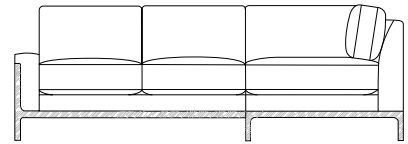

○ S826-5
 LAF Sofa
 Overall: 81"W x 38"D x 32.5"H
 Inner Width: 75"
 COM: 16 yds

○ S826-6
 RAF Loveseat
 Overall: 56"W x 38"D x 32.5"H
 Inner Width: 50"
 COM: 12 yds

○ S826-7
 RAF Sofa
 Overall: 81"W x 38"D x 32.5"H
 Inner Width: 75"
 COM: 16 yds

COMMON DIMENSIONS:

Seat Depth: 24" // Seat Height: 20" // Arm Height: 22"

CORNER UNIT

- S826-8
Corner Unit
Overall: 38"W x 38"D x 32.5"H
Inner Width: 24"
COM: 8 yds

RETURN FRAMES

- S826-9 LAF
Loveseat w/ Return
Overall: 69"W x 38"D x 32.5"H
Inner Width: 50"
COM: 16 yds

- S826-10
LAF Sofa w/ Return
Overall: 94"W x 38"D x 32.5"H
Inner Width: 75"
COM: 21 yds

- S826-11
RAF Loveseat w/ Return
Overall: 69"W x 38"D x 32.5"H
Inner Width: 50"
COM: 16 yds

- S826-12
RAF Sofa w/ Return
Overall: 94"W x 38"D x 32.5"H
Inner Width: 75"
COM: 21 yds

CHAISE LOUNGE

- S826-13
LAF Chaise Return
Overall: 31"W x 62"D x 32.5"H
Inner Width: 25"
Inner Depth: 48"D
COM: 11 yds

- S826-14
RAF Chaise Return
Overall: 31"W x 62"D x 32.5"H
Inner Width: 25"
Inner Depth: 48"D
COM: 11 yds