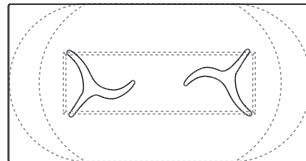

QUINTUS

ONDA TABLE - CONFIGURATION 2

88W x 46D x 30H

TOP: Rectangular or Racetrack Oval

BASES: (2) A Star

As Shown: Monza on Walnut with Racetrack Oval Top

designed by elisa carlucci