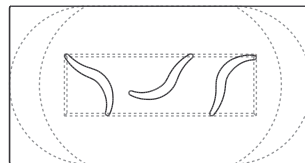

QUINTUS

ONDA TABLE - CONFIGURATION 3

88W x 46D x 30H

TOP: Rectangular or Racetrack Oval

BASES: (3) B Wave

As Shown: Monza on Walnut with Rectangular Top

designed by elisa carlucci