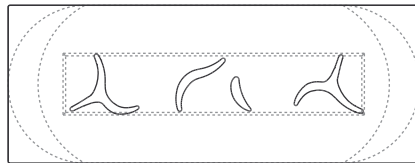

## ONDA TABLE - CONFIGURATION 7

120W x 46D x 30H

TOP: Rectangular or Racetrack Oval

BASES: (2) A Star, (1) B Wave, (1) C Apostrophe

As Shown: Monza on Walnut with Rectangular Top

designed by elisa carlucci