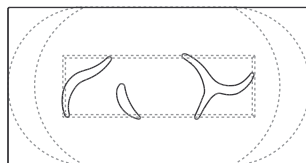

QUINTUS

ONDA TABLE - CONFIGURATION 1

88W x 46D x 30H

TOP: Rectangular or Racetrack Oval

BASES: (1) A Star, (1) B Wave, (1) C Apostrophe

As Shown: Monza on Walnut with Rectangular Top

designed by elisa carlucci