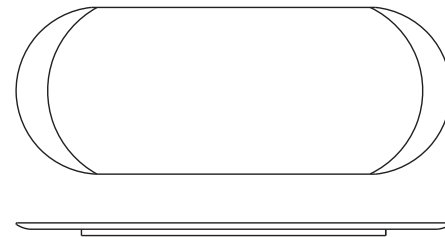

ONDA

DINING TABLE SERIES

QUINTUS

T119-1
Standard Rectangular Top
88"L x 46"W x 1.75"H

T119-2
Large Rectangular Top
120"L x 46"W x 1.75"H

T119-2
Standard Oval Top
88"L x 46"W x 1.75"H

T119-2
Large Oval Top
120"L x 46"W x 1.75"H

T119-3
50" Diameter Round Top
50"Dia x 1.75"H

T119-3
60" Diameter Round Top
60"Dia x 1.75"H

T119-4
72" Diameter Round Top
72"Dia x 1.75"H

A: STAR

B: WAVE

C: APOSTROPHE

SAME BASE MULTIPLE TIMES

MULTIPLE BASES COMBINATION

Same Base Multiple Times, Multi-Base Combination

Designed by Elisa Carlucci

QUINTUS

SUMMER 2019 INTRODUCTIONS

SUGGESTED CONFIGURATION 1
88"W x 46"D Rectangular or Racetrack
Oval with "A-B-C" Bases

SUGGESTED CONFIGURATION 2
88"W x 46"D Rectangular or Racetrack
Oval with "A-A" Bases

SUGGESTED CONFIGURATION 3
88"W x 46"D Rectangular or Racetrack
Oval with "B-B-B" Bases

ONDA

DINING TABLE SERIES

SELECT FROM STANDARD TOPS

Rectangular, Racetrack Oval, Round

SELECT BASE STYLE(S)

Rectangular, Racetrack Oval, Round