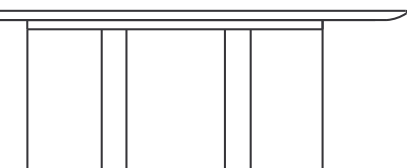

ONDA

DINING TABLE SERIES

QUINTUS

T119-1
Standard Rectangular Top
88"L x 46"W x 1.75"H

T119-2
Large Rectangular Top
120"L x 46"W x 1.75"H

T119-2
Standard Oval Top
88"L x 46"W x 1.75"H

T119-2
Large Oval Top
120"L x 46"W x 1.75"H

T119-3
50" Diameter Round Top
50"Dia x 1.75"H

T119-3
60" Diameter Round Top
60"Dia x 1.75"H

T119-4
72" Diameter Round Top
72"Dia x 1.75"H

A: STAR

B: WAVE

C: APOSTROPHE

SAME BASE MULTIPLE TIMES

MULTIPLE BASES COMBINATION

MULTIPLE BASES COMBINATION WITH SAME BASE TWICE

ONDA

DINING TABLE SERIES

SELECT FROM STANDARD TOPS

Rectangular, Racetrack Oval, Round

SELECT BASE STYLE(S)

Star, Wave, Apostrophe

SELECT BASE CONFIGURATION

Same Base Multiple Times, Multi-Base Combination

Designed by Elisa Carlucci

QUINTUS

SUMMER 2019 INTRODUCTIONS

SUGGESTED CONFIGURATION 1
88"W x 46"D Rectangular or Racetrack
Oval with "A-B-C" Bases

SUGGESTED CONFIGURATION 2
88"W x 46"D Rectangular or Racetrack
Oval with "A-A" Bases