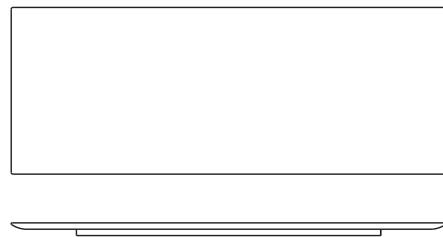

ONDA

DINING TABLE SERIES

QUINTUS

T119-1
Standard Rectangular Top
88"L x 46"W x 1.75"H

T119-2
Large Rectangular Top
120"L x 46"W x 1.75"H

T119-2
Standard Oval Top
88"L x 46"W x 1.75"H

T119-2
Large Oval Top
120"L x 46"W x 1.75"H

T119-3
50" Diameter Round Top
50"Dia x 1.75"H

T119-3
60" Diameter Round Top
60"Dia x 1.75"H

T119-4
72" Diameter Round Top
72"Dia x 1.75"H

A: STAR

B: WAVE

C: APOSTROPHE

SAME BASE MULTIPLE TIMES

MULTIPLE BASES COMBINATION