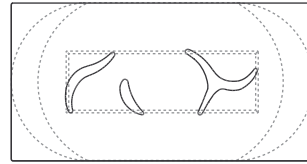

T119-3
50" Diameter Round Top
50"Dia x 1.75"H

T119-3
60" Diameter Round Top
60"Dia x 1.75"H

T119-4
72" Diameter Round Top
72"Dia x 1.75"H

A: STAR

B: WAVE

C: APOSTROPHE

SAME BASE MULTIPLE TIMES

MULTIPLE BASES COMBINATION

MULTIPLE BASES COMBINATION WITH SAME BASE TWICE

ONDA

DINING TABLE SERIES

SELECT FROM STANDARD TOPS

Rectangular, Racetrack Oval, Round

SELECT BASE STYLE(S)

Star, Wave, Apostrophe

SELECT BASE CONFIGURATION

Same Base Multiple Times, Multi-Base Combination

Designed by Elisa Carlucci

QUINTUS

SUMMER 2019 INTRODUCTIONS

SUGGESTED CONFIGURATION 1
88"W x 46"D Rectangular or Racetrack
Oval with "A-B-C" Bases

SUGGESTED CONFIGURATION 2
88"W x 46"D Rectangular or Racetrack
Oval with "A-A" Bases

SUGGESTED CONFIGURATION 3
88"W x 46"D Rectangular or Racetrack
Oval with "B-B-B" Bases

ONDA

DINING TABLE SERIES

SELECT FROM STANDARD TOPS

Rectangular, Racetrack Oval, Round

SELECT BASE STYLE(S)

Rectangular, Racetrack Oval, Round