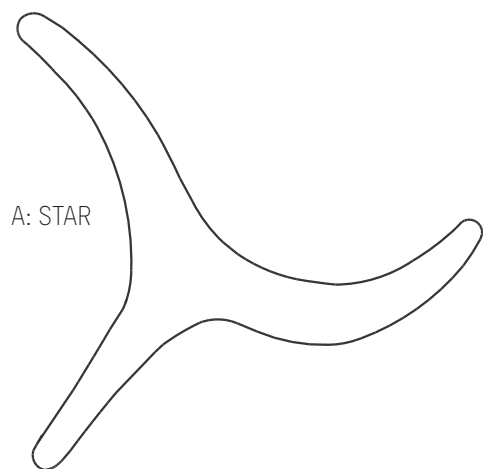

ONDA

DINING TABLE SERIES

QUINTUS

T119-1
Standard Rectangular Top
88"L x 46"W x 1.75"H

T119-2
Large Rectangular Top
120"L x 46"W x 1.75"H

T119-2
Standard Oval Top
88"L x 46"W x 1.75"H

T119-2
Large Oval Top
120"L x 46"W x 1.75"H

T119-3
50" Diameter Round Top
50"Dia x 1.75"H

T119-3
60" Diameter Round Top
60"Dia x 1.75"H

T119-4
72" Diameter Round Top
72"Dia x 1.75"H

A: STAR

B: WAVE

C: APOSTROPHE

SAME BASE MULTIPLE TIMES

MULTIPLE BASES COMBINATION

Same Base Multiple Times, Multi-Base Combination

Designed by Elisa Carlucci

QUINTUS

SUMMER 2019 INTRODUCTIONS

SUGGESTED CONFIGURATION 1
88"W x 46"D Rectangular or Racetrack
Oval with "A-B-C" Bases

SUGGESTED CONFIGURATION 2
88"W x 46"D Rectangular or Racetrack
Oval with "A-A" Bases

SUGGESTED CONFIGURATION 3
88"W x 46"D Rectangular or Racetrack
Oval with "B-B-B" Bases

ONDA

DINING TABLE SERIES

SELECT FROM STANDARD TOPS

Rectangular, Racetrack Oval, Round

SELECT BASE STYLE(S)

Rectangular, Racetrack Oval, Round