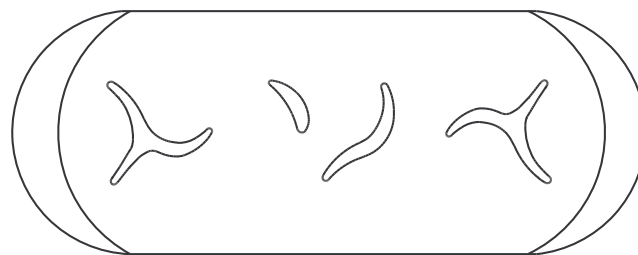

ONDA

DINING TABLE SERIES

QUINTUS

T119-1
Standard Rectangular Top
88"L x 46"W x 1.75"H

T119-2
Large Rectangular Top
120"L x 46"W x 1.75"H

T119-2
Standard Oval Top
88"L x 46"W x 1.75"H

T119-2
Large Oval Top
120"L x 46"W x 1.75"H

T119-3
50" Diameter Round Top
50"Dia x 1.75"H

T119-3
60" Diameter Round Top
60"Dia x 1.75"H

T119-4
72" Diameter Round Top
72"Dia x 1.75"H

A: STAR

B: WAVE

C: APOSTROPHE

SAME BASE MULTIPLE TIMES

MULTIPLE BASES COMBINATION

MULTIPLE BASES COMBINATION WITH SAME BASE TWICE

ONDA

DINING TABLE SERIES

SELECT FROM STANDARD TOPS

Rectangular, Racetrack Oval, Round

SELECT BASE STYLE(S)

Star, Wave, Apostrophe

SELECT BASE CONFIGURATION

Same Base Multiple Times, Multi-Base Combination

Designed by Elisa Carlucci

QUINTUS

SUMMER 2019 INTRODUCTIONS

SUGGESTED CONFIGURATION 1
88"W x 46"D Rectangular or Racetrack
Oval with "A-B-C" Bases

SUGGESTED CONFIGURATION 2
88"W x 46"D Rectangular or Racetrack
Oval with "A-A" Bases