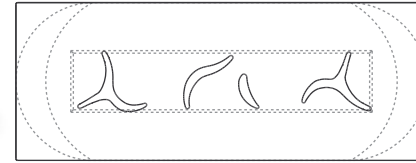

SUGGESTED CONFIGURATION 7
120"W x 46"D Rectangular or Racetrack
Oval with "A-A-B-C" Bases

ONDA

DINING TABLE SERIES

SELECT FROM STANDARD TOPS

Rectangular, Racetrack Oval, Round

SELECT BASE STYLE(S)

Rectangular, Racetrack Oval, Round

SELECT BASE CONFIGURATION

Same Base Multiple Times, Multi-Base Combination

Designed by Elisa Carlucci

QUINTUS

SUMMER 2019 INTRODUCTIONS