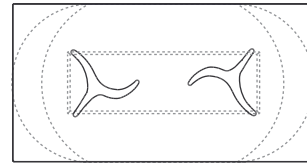

Same Base Multiple Times, Multi-Base Combination

Designed by Elisa Carlucci

QUINTUS

SUMMER 2019 INTRODUCTIONS

SUGGESTED CONFIGURATION 1
88"W x 46"D Rectangular or Racetrack
Oval with "A-B-C" Bases

SUGGESTED CONFIGURATION 2
88"W x 46"D Rectangular or Racetrack
Oval with "A-A" Bases

SUGGESTED CONFIGURATION 3
88"W x 46"D Rectangular or Racetrack
Oval with "B-B-B" Bases

ONDA

DINING TABLE SERIES

SELECT FROM STANDARD TOPS

Rectangular, Racetrack Oval, Round

SELECT BASE STYLE(S)

Rectangular, Racetrack Oval, Round