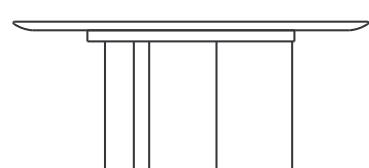

ONDA

DINING TABLE SERIES

QUINTUS

T119-1
Standard Rectangular Top
88"L x 46"W x 1.75"H

T119-2
Large Rectangular Top
120"L x 46"W x 1.75"H

T119-2
Standard Oval Top
88"L x 46"W x 1.75"H

T119-2
Large Oval Top
120"L x 46"W x 1.75"H

T119-3
50" Diameter Round Top
50"Dia x 1.75"H

T119-3
60" Diameter Round Top
60"Dia x 1.75"H

T119-4
72" Diameter Round Top
72"Dia x 1.75"H

A: STAR

B: WAVE

C: APOSTROPHE

SAME BASE MULTIPLE TIMES

MULTIPLE BASES COMBINATION

MULTIPLE BASES COMBINATION WITH SAME BASE TWICE

ONDA

DINING TABLE SERIES

SELECT FROM STANDARD TOPS

Rectangular, Racetrack Oval, Round

SELECT BASE STYLE(S)

Star, Wave, Apostrophe

SELECT BASE CONFIGURATION

Same Base Multiple Times, Multi-Base Combination

Designed by Elisa Carlucci

QUINTUS

SUMMER 2019 INTRODUCTIONS

SUGGESTED CONFIGURATION 1
88"W x 46"D Rectangular or Racetrack
Oval with "A-B-C" Bases

SUGGESTED CONFIGURATION 2
88"W x 46"D Rectangular or Racetrack
Oval with "A-A" Bases