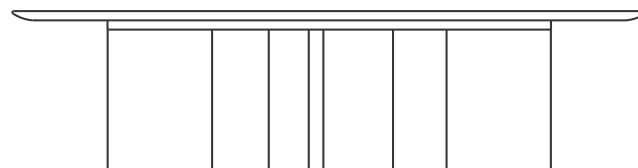

ONDA

DINING TABLE SERIES

QUINTUS

T119-1
Standard Rectangular Top
88"L x 46"W x 1.75"H

T119-2
Large Rectangular Top
120"L x 46"W x 1.75"H

T119-2
Standard Oval Top
88"L x 46"W x 1.75"H

T119-2
Large Oval Top
120"L x 46"W x 1.75"H

T119-3
50" Diameter Round Top
50"Dia x 1.75"H

T119-3
60" Diameter Round Top
60"Dia x 1.75"H

T119-4
72" Diameter Round Top
72"Dia x 1.75"H

A: STAR

B: WAVE

C: APOSTROPHE

SAME BASE MULTIPLE TIMES

MULTIPLE BASES COMBINATION

MULTIPLE BASES COMBINATION WITH SAME BASE TWICE

ONDA

DINING TABLE SERIES

SELECT FROM STANDARD TOPS

Rectangular, Racetrack Oval, Round

SELECT BASE STYLE(S)

Star, Wave, Apostrophe

SELECT BASE CONFIGURATION

Same Base Multiple Times, Multi-Base Combination

Designed by Elisa Carlucci

QUINTUS

SUMMER 2019 INTRODUCTIONS

SUGGESTED CONFIGURATION 1
88"W x 46"D Rectangular or Racetrack
Oval with "A-B-C" Bases

SUGGESTED CONFIGURATION 2
88"W x 46"D Rectangular or Racetrack
Oval with "A-A" Bases