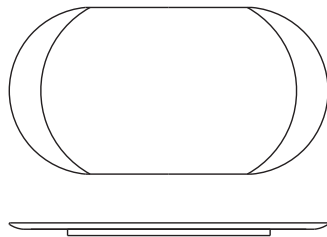

ONDA

DINING TABLE SERIES

QUINTUS

T119-1
Standard Rectangular Top
88"L x 46"W x 1.75"H

T119-2
Large Rectangular Top
120"L x 46"W x 1.75"H

T119-2
Standard Oval Top
88"L x 46"W x 1.75"H

T119-2
Large Oval Top
120"L x 46"W x 1.75"H

T119-3
50" Diameter Round Top
50"Dia x 1.75"H

T119-3
60" Diameter Round Top
60"Dia x 1.75"H

T119-4
72" Diameter Round Top
72"Dia x 1.75"H

A: STAR

B: WAVE

C: APOSTROPHE

SAME BASE MULTIPLE TIMES

MULTIPLE BASES COMBINATION

Same Base Multiple Times, Multi-Base Combination

Designed by Elisa Carlucci

QUINTUS

SUMMER 2019 INTRODUCTIONS

SUGGESTED CONFIGURATION 1
88"W x 46"D Rectangular or Racetrack
Oval with "A-B-C" Bases

SUGGESTED CONFIGURATION 2
88"W x 46"D Rectangular or Racetrack
Oval with "A-A" Bases

SUGGESTED CONFIGURATION 3
88"W x 46"D Rectangular or Racetrack
Oval with "B-B-B" Bases

ONDA

DINING TABLE SERIES

SELECT FROM STANDARD TOPS

Rectangular, Racetrack Oval, Round

SELECT BASE STYLE(S)

Rectangular, Racetrack Oval, Round