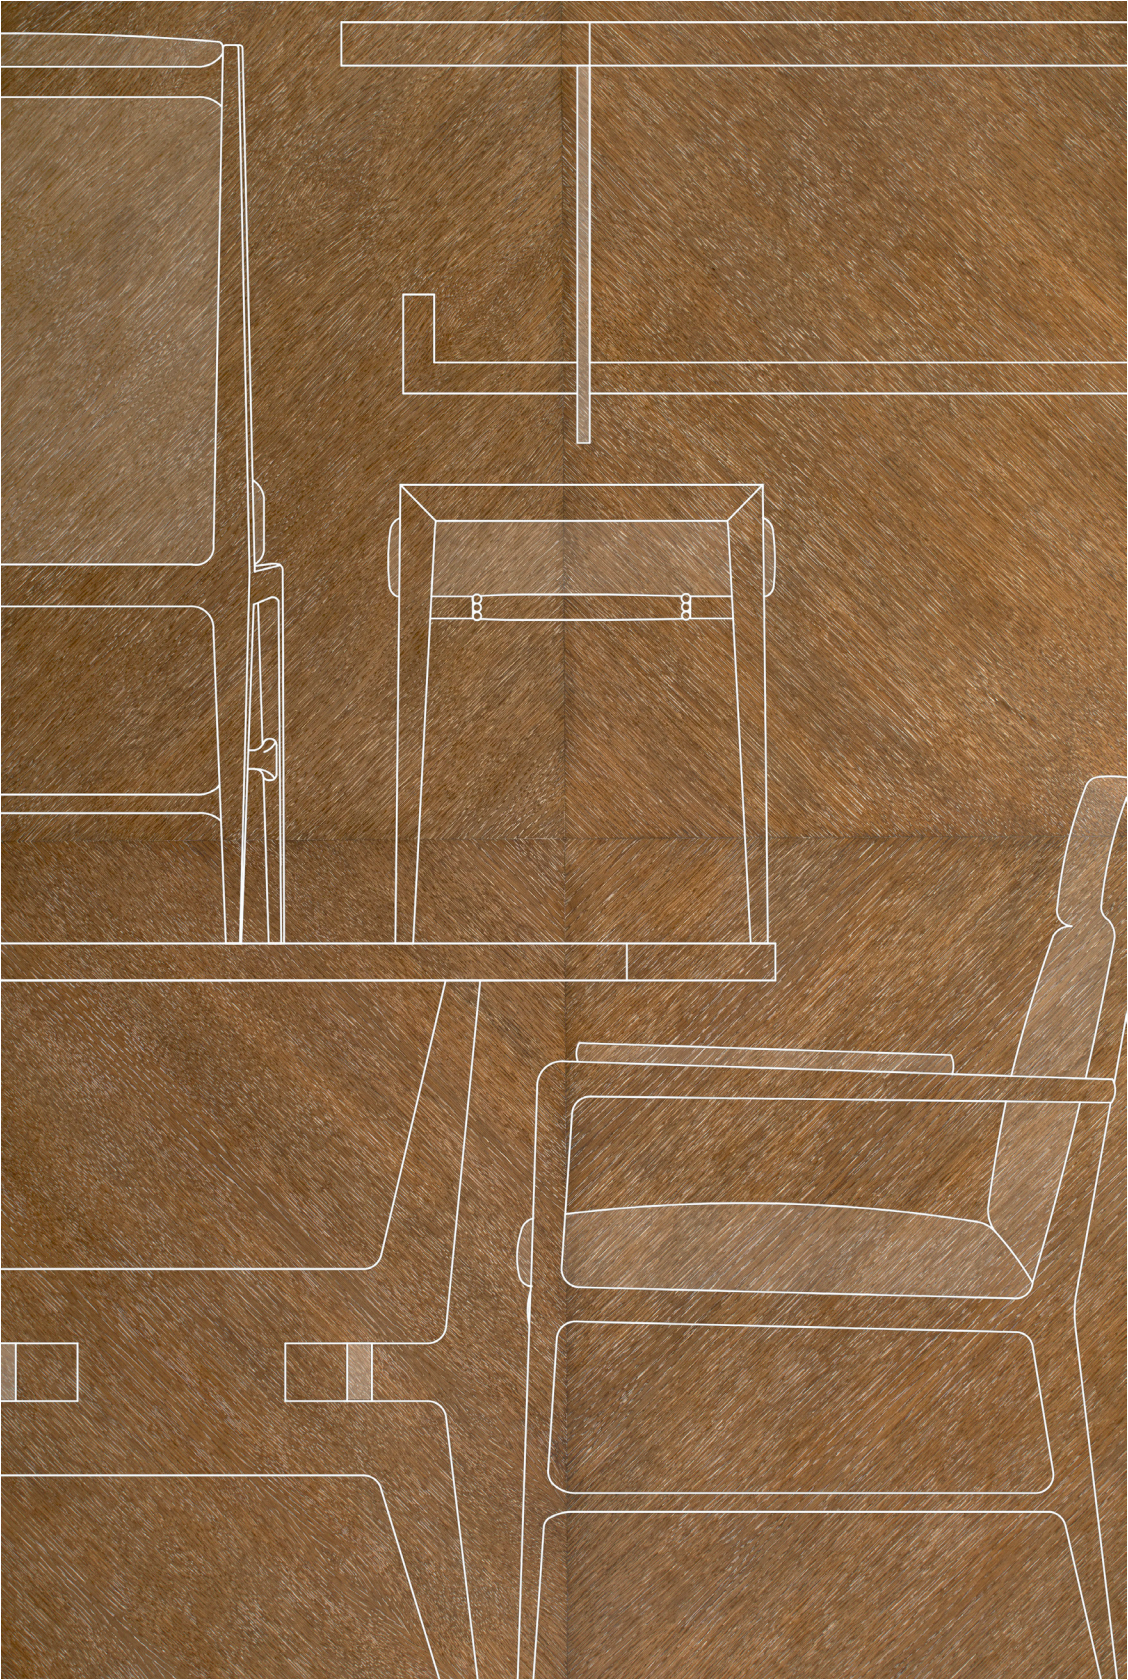

Enjoy,

A handwritten signature in black ink that reads "Jobst T. Blachey". The signature is written in a cursive, flowing style with a prominent initial 'J'.

The beauty of form is the central theme in her work. A designer and sculptor, Elisa brings both organic and graphic forms to the home in this new collection for Quintus. Based in New York City, Elisa Carlucci has been the creative