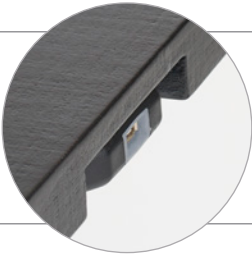

Finish: Roma on Oak with

Garrett - Journey / Country Cottage

CIRQUE COFFEE TABLE

T317-1

57W x 33D x 19.25H

Wood: Rift Oak

Finish: Firenze on Rift Oak

Metal: Polished Brass