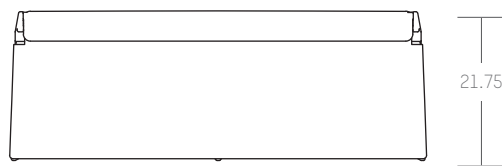

QUINTUS

LUCA CUCINA BENCH
S139-2