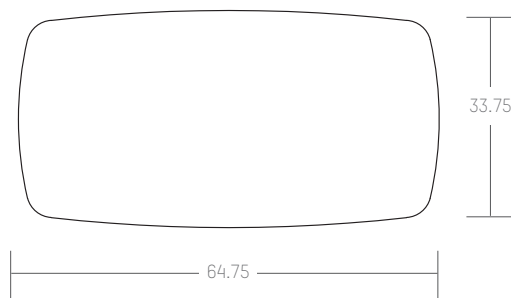

QUINTUS

JUNO COCKTAIL TABLE

T322-1

64.75 L x 33.75 D x 16 H

Wood: Walnut or Oak

As Shown: Venezia - Oak

designed by elisa carlucci

QUINTUS