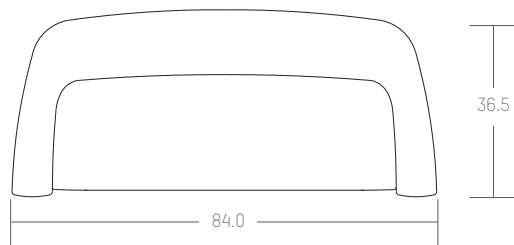

QUINTUS

DUNE SHORT SOFA
S540-2