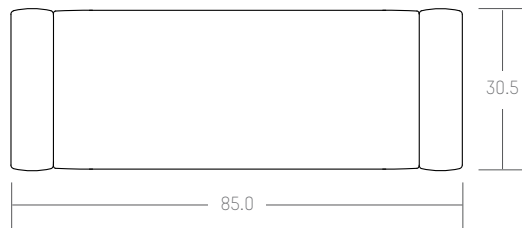

QUINTUS

DUNE DAYBED
S540-3