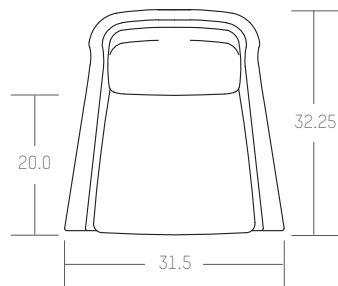

QUINTUS

DRAPER SWIVEL CHAIR

S441-1

Wood: Walnut or Oak

As Shown: Westbury, Marrakesh Linen - Stone
Gent - Oak

designed by elisa carlucci

QUINTUS

DRAPER SWIVEL
CHAIR S441-1